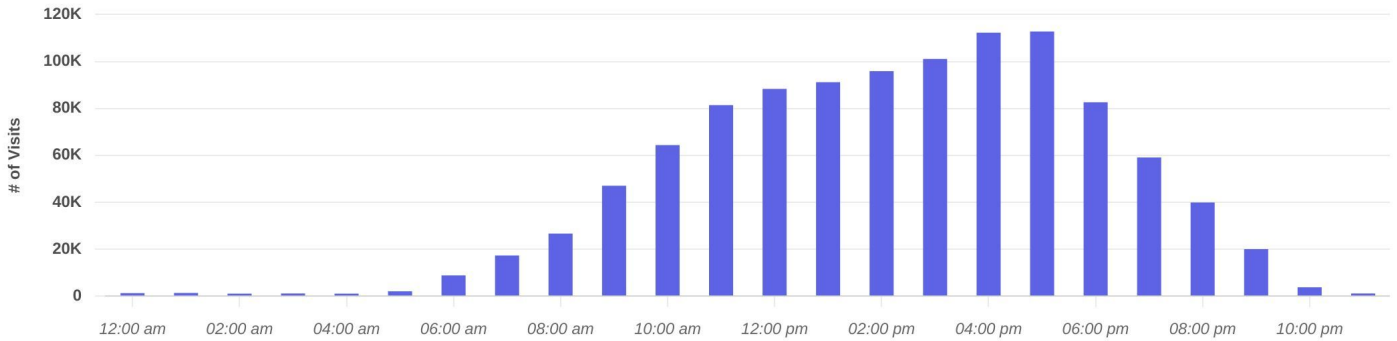

Property Overview

Aug 1, 2022 - Jul 31, 2023

Daily Visits

Brentwood Plaza
8800 Manchester Rd, Brentwood, MO 63...

Visits | Aug 1st, 2022 - Jul 31st, 2023
Data provided by Placer Labs Inc. (www.placer.ai)

Hourly Visits

Brentwood Plaza
8800 Manchester Rd, Brentwood, MO 63...

Visits | Aug 1st, 2022 - Jul 31st, 2023
Data provided by Placer Labs Inc. (www.placer.ai)

Property Overview

Aug 1, 2022 - Jul 31, 2023

Visitor Journey - Routes

To protect individual privacy, the beginning points shown for each route are approximations and do not represent actual home locations.

Journey Direction: To Property | Aug 1st, 2022 - Jul 31st, 2023
Data provided by Placer Labs Inc. (www.placer.ai)