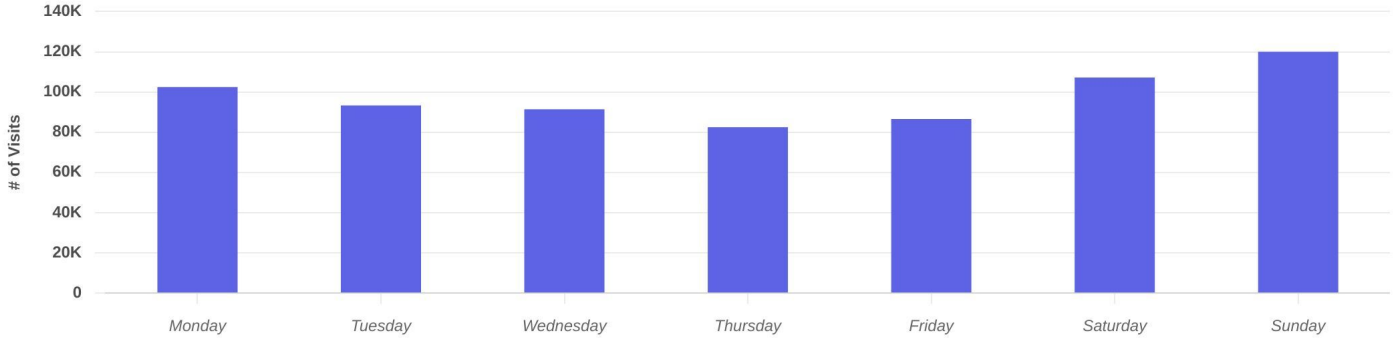

Aug 1st, 2022 - Jul 31st, 2023
Data provided by Placer Labs Inc. (www.placer.ai)

Visits Trend

Brentwood Plaza

Manchester Rd, Brentwood, MO

Daily | Visits | Aug 1st, 2022 - Jul 31st, 2023
Data provided by Placer Labs Inc. (www.placer.ai)

Property Overview

Aug 1, 2022 - Jul 31, 2023

Daily Visits

Brentwood Plaza
8800 Manchester Rd, Brentwood, MO 63...

Visits | Aug 1st, 2022 - Jul 31st, 2023
Data provided by Placer Labs Inc. (www.placer.ai)

Hourly Visits