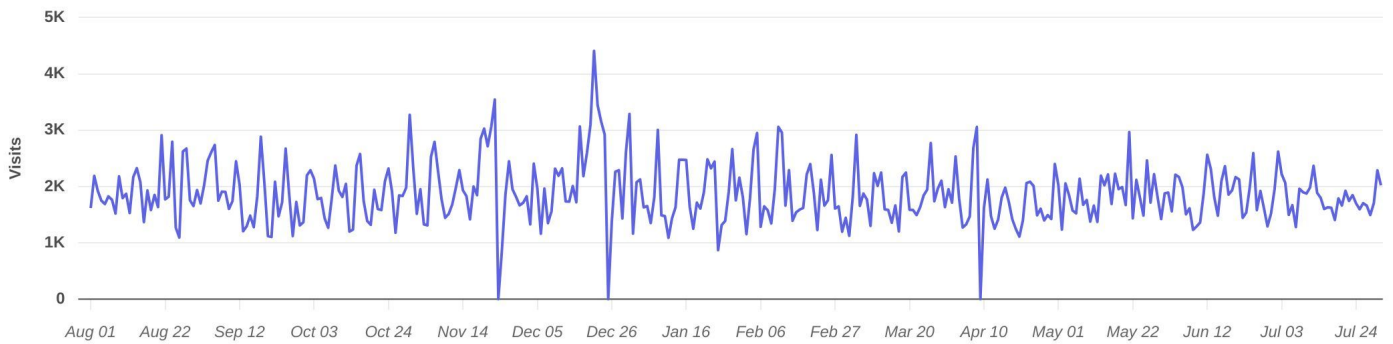

Property Overview

Aug 1, 2022 - Jul 31, 2023

Metrics

Brentwood Plaza

8800 Manchester Rd, Brentwood, MO 63144

Visits	683.4K	Avg. Dwell Time	34 min
Visits / sq ft	11.2	Panel Visits	13.7K
Size - sq ft	61K (GLA)	Visits YoY	+0.7%
Visitors	134.7K	Visits Yo2Y	-3.7%
Visit Frequency	5.07	Visits Yo3Y	-2.8%

Aug 1st, 2022 - Jul 31st, 2023
Data provided by Placer Labs Inc. (www.placer.ai)

Visits Trend

Brentwood Plaza

Manchester Rd, Brentwood, MO

Daily | Visits | Aug 1st, 2022 - Jul 31st, 2023
Data provided by Placer Labs Inc. (www.placer.ai)