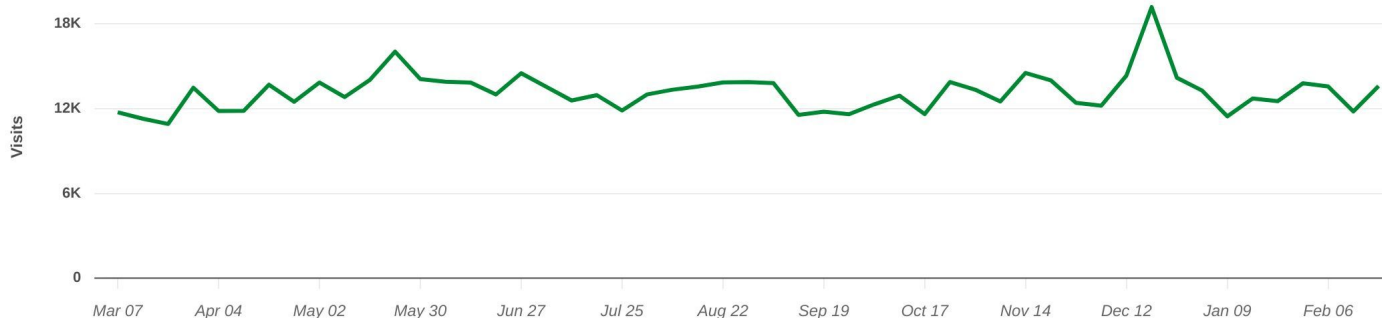

Property Overview

Mar 1, 2022 - Feb 28, 2023

Metrics

Brentwood Plaza

8800 Manchester Rd, Brentwood, MO 63144

| | | | |
|-----------------|-----------|-----------------|--------|
| Visits | 683.8K | Avg. Dwell Time | 34 min |
| Visits / sq ft | 11.21 | Panel Visits | 12.8K |
| Size - sq ft | 61K (GLA) | Visits YoY | -3.7% |
| Visitors | 137.4K | Visits Yo2Y | -5.8% |
| Visit Frequency | 4.98 | Visits Yo3Y | -0.2% |

Mar 1st, 2022 - Feb 28th, 2023
Data provided by Placer Labs Inc. (www.placer.ai)

Visits Trend

Brentwood Plaza

Manchester Rd, Brentwood, MO

Weekly | Visits | Mar 1st, 2022 - Feb 28th, 2023
Data provided by Placer Labs Inc. (www.placer.ai)

Property Overview

Mar 1, 2022 - Feb 28, 2023

Daily Visits

Brentwood Plaza
8800 Manchester Rd, Brentwood, MO 63...

Visits | Mar 1st, 2022 - Feb 28th, 2023
Data provided by Placer Labs Inc. (www.placer.ai)

Hourly Visits