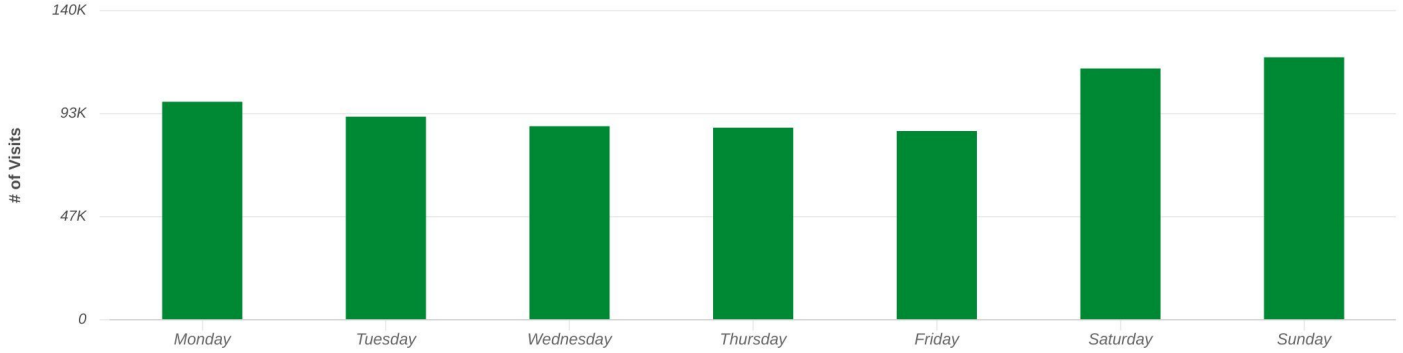

Property Overview

Mar 1, 2022 - Feb 28, 2023

Metrics

Brentwood Plaza

8800 Manchester Rd, Brentwood, MO 63144

| | | | |
|-----------------|-----------|-----------------|--------|
| Visits | 683.8K | Avg. Dwell Time | 34 min |
| Visits / sq ft | 11.21 | Panel Visits | 12.8K |
| Size - sq ft | 61K (GLA) | Visits YoY | -3.7% |
| Visitors | 137.4K | Visits Yo2Y | -5.8% |
| Visit Frequency | 4.98 | Visits Yo3Y | -0.2% |

Mar 1st, 2022 - Feb 28th, 2023
Data provided by Placer Labs Inc. (www.placer.ai)

Visits Trend

Brentwood Plaza

Manchester Rd, Brentwood, MO

Weekly | Visits | Mar 1st, 2022 - Feb 28th, 2023
Data provided by Placer Labs Inc. (www.placer.ai)

Property Overview

Mar 1, 2022 - Feb 28, 2023

Daily Visits

Brentwood Plaza
8800 Manchester Rd, Brentwood, MO 63...

Visits | Mar 1st, 2022 - Feb 28th, 2023
Data provided by Placer Labs Inc. (www.placer.ai)

Hourly Visits