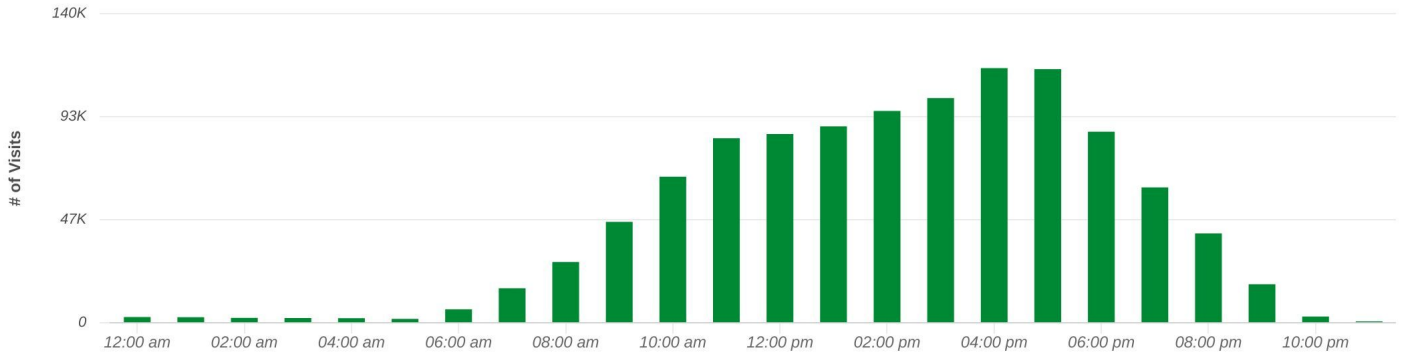

Property Overview

Mar 1, 2022 - Feb 28, 2023

Daily Visits

Brentwood Plaza
8800 Manchester Rd, Brentwood, MO 63...

Visits | Mar 1st, 2022 - Feb 28th, 2023
Data provided by Placer Labs Inc. (www.placer.ai)

Hourly Visits

Brentwood Plaza
8800 Manchester Rd, Brentwood, MO 63...

Visits | Mar 1st, 2022 - Feb 28th, 2023
Data provided by Placer Labs Inc. (www.placer.ai)

Property Overview

Mar 1, 2022 - Feb 28, 2023