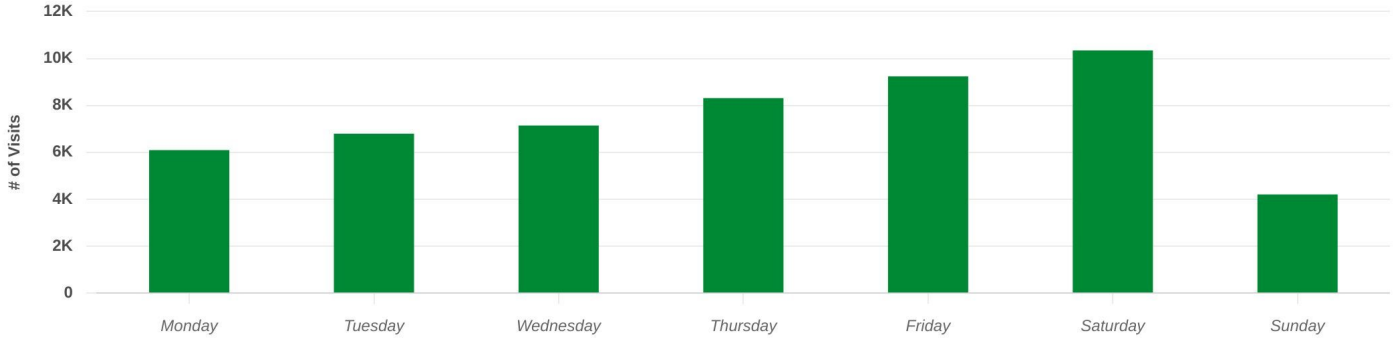

Property Overview

Jul 1, 2022 - Jun 30, 2023

Metrics

Frontier Plaza

2005 State Hwy K, O Fallon, MO 63366

Visits	52.1K	Avg. Dwell Time	60 min
Visits / sq ft	N/A	Panel Visits	2.6K
Size - sq ft	N/A (GLA)	Visits YoY	-7.5%
Visitors	24.5K	Visits Yo2Y	+1.6%
Visit Frequency	2.13	Visits Yo3Y	-53.7%

Jul 1st, 2022 - Jun 30th, 2023

Data provided by Placer Labs Inc. (www.placer.ai)

Visits Trend

Frontier Plaza

State Hwy K, O Fallon, MO

Weekly | Visits | Jul 1st, 2022 - Jun 30th, 2023

Data provided by Placer Labs Inc. (www.placer.ai)

Property Overview

Jul 1, 2022 - Jun 30, 2023

Daily Visits

Frontier Plaza
2005 State Hwy K, O Fallon, MO 63366

Visits | Jul 1st, 2022 - Jun 30th, 2023
Data provided by Placer Labs Inc. (www.placer.ai)

Hourly Visits