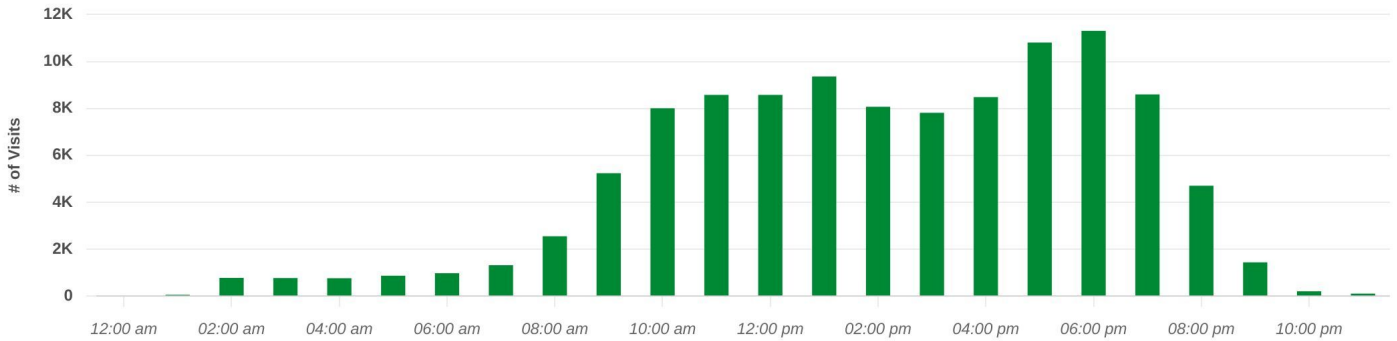

Property Overview

Jul 1, 2022 - Jun 30, 2023

Daily Visits

Frontier Plaza
2005 State Hwy K, O Fallon, MO 63366

Visits | Jul 1st, 2022 - Jun 30th, 2023
Data provided by Placer Labs Inc. (www.placer.ai)

Hourly Visits

Frontier Plaza
2005 State Hwy K, O Fallon, MO 63366

Visits | Jul 1st, 2022 - Jun 30th, 2023
Data provided by Placer Labs Inc. (www.placer.ai)

Property Overview

Jul 1, 2022 - Jun 30, 2023

Visitor Journey - Routes

To protect individual privacy, the beginning points shown for each route are approximations and do not represent actual home locations.

Journey Direction: To Property | Jul 1st, 2022 - Jun 30th, 2023
Data provided by Placer Labs Inc. (www.placer.ai)