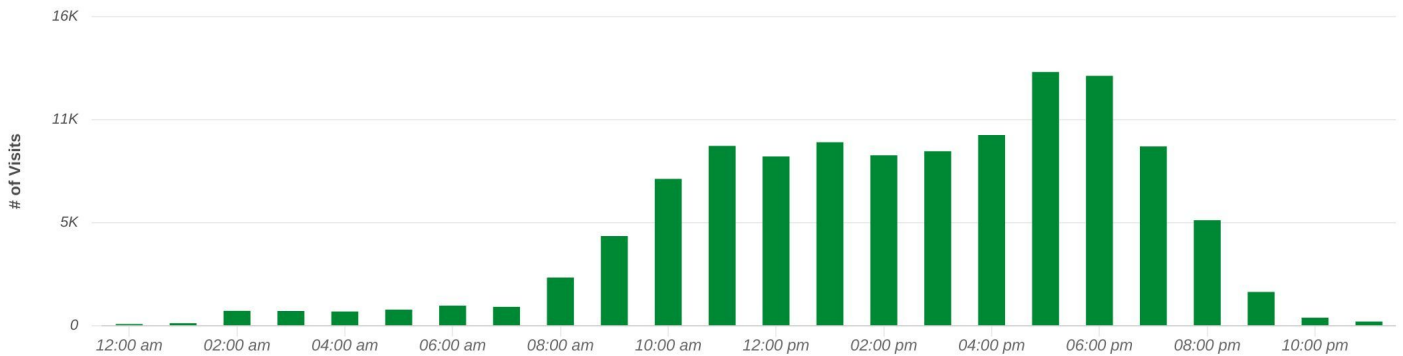

Hourly Visits

Frontier Plaza

2005 State Hwy K, O Fallon, MO 63366

Visits | Mar 1st, 2022 - Feb 28th, 2023
Data provided by Placer Labs Inc. (www.placer.ai)