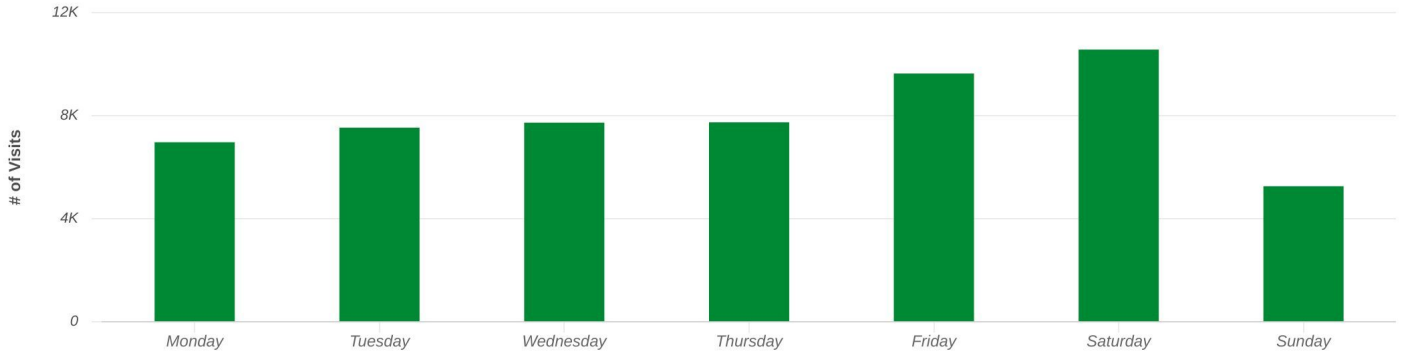

Property Overview

Mar 1, 2022 - Feb 28, 2023

Daily Visits

Frontier Plaza

2005 State Hwy K, O Fallon, MO 63366

Visits | Mar 1st, 2022 - Feb 28th, 2023
Data provided by Placer Labs Inc. (www.placer.ai)