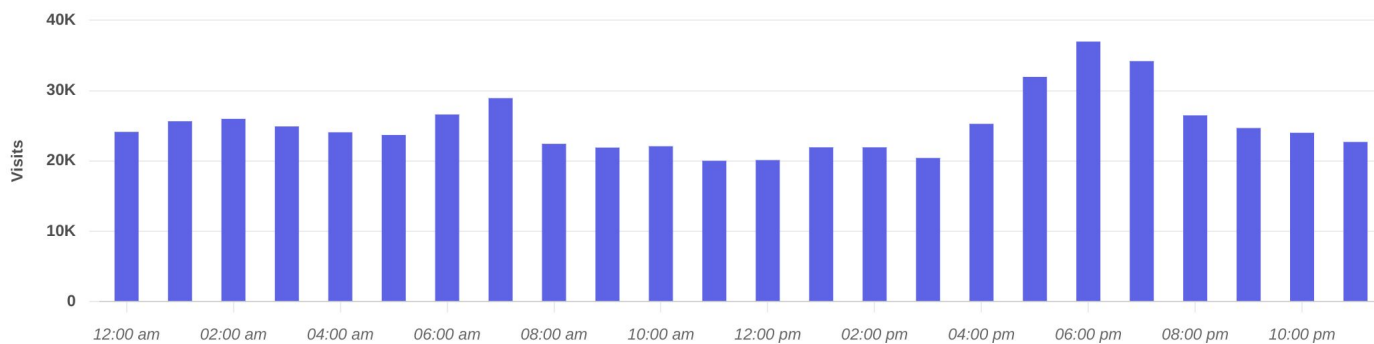

Hourly Visits

Kiener Plaza Park
500 Chestnut St, St. Louis, MO 63101

Visits | Dec 1st, 2023 - Nov 30th, 2024
Data provided by Placer Labs Inc. (www.placer.ai)