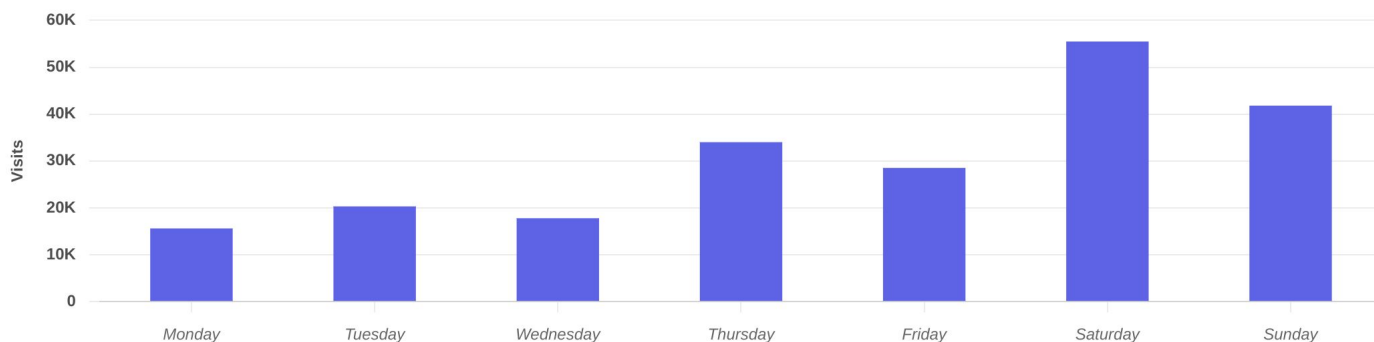

Property Overview

Dec 1, 2023 - Nov 30, 2024

Daily Visits

Kiener Plaza Park
500 Chestnut St, St. Louis, MO 63101

Visits | Dec 1st, 2023 - Nov 30th, 2024
Data provided by Placer Labs Inc. (www.placer.ai)