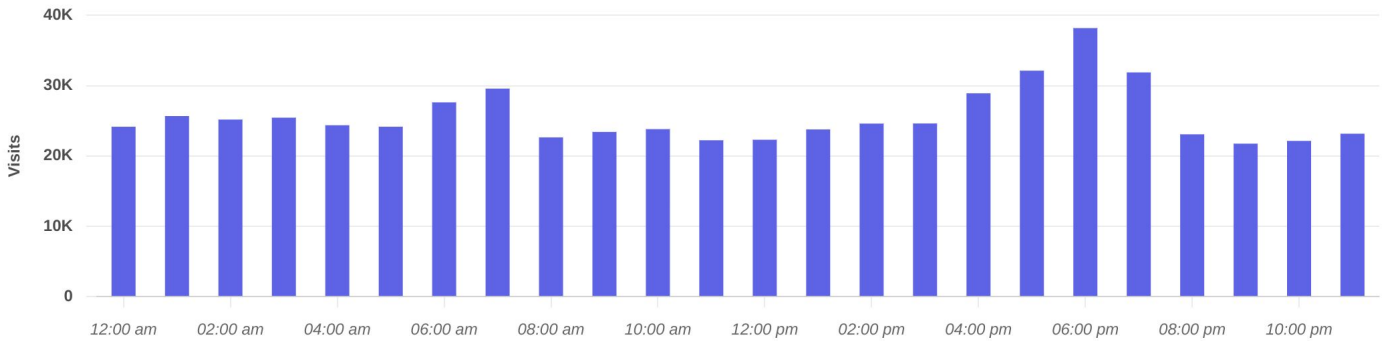

Hourly Visits

Kiener Plaza Park
500 Chestnut St, St. Louis, MO 63101

Visits | Jul 1st, 2023 - Jun 30th, 2024
Data provided by Placer Labs Inc. (www.placer.ai)