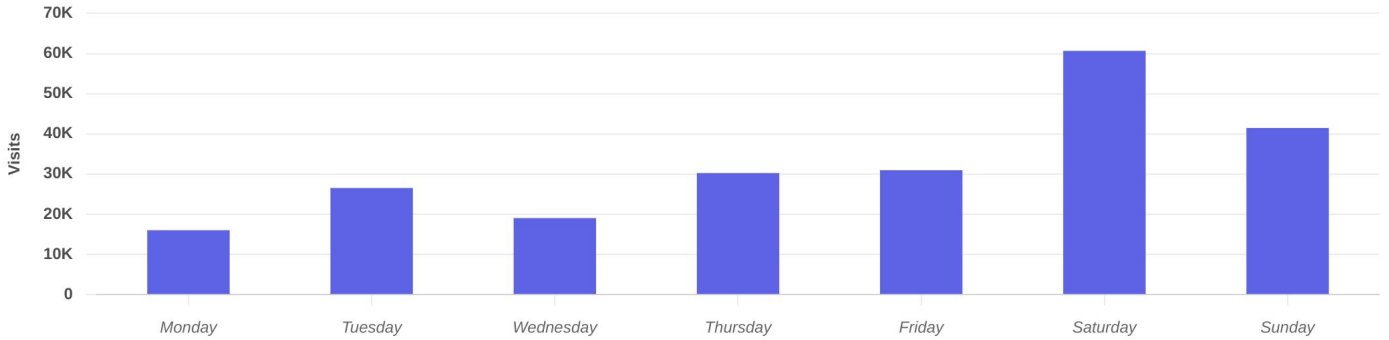

Property Overview

Jul 1, 2023 - Jun 30, 2024

Metrics

Kiener Plaza Park

500 Chestnut St, St. Louis, MO 63101

Visits	225K	Avg. Dwell Time	92 min
Visits / sq ft	1.37	Panel Visits	8.4K
Size - sq ft	164.5K	Visits YoY	-16.2%
Visitors	163.5K	Visits Yo2Y	-3.3%
Visit Frequency	1.38	Visits Yo3Y	+52.1%

Jul 1st, 2023 - Jun 30th, 2024

Data provided by Placer Labs Inc. (www.placer.ai)

Visits Trend

Kiener Plaza Park

Chestnut St, St. Louis, MO

Weekly | Visits | Jul 1st, 2023 - Jun 30th, 2024

Data provided by Placer Labs Inc. (www.placer.ai)

Property Overview

Jul 1, 2023 - Jun 30, 2024

Daily Visits

Kiener Plaza Park
500 Chestnut St, St. Louis, MO 63101

Visits | Jul 1st, 2023 - Jun 30th, 2024
Data provided by Placer Labs Inc. (www.placer.ai)

Hourly Visits