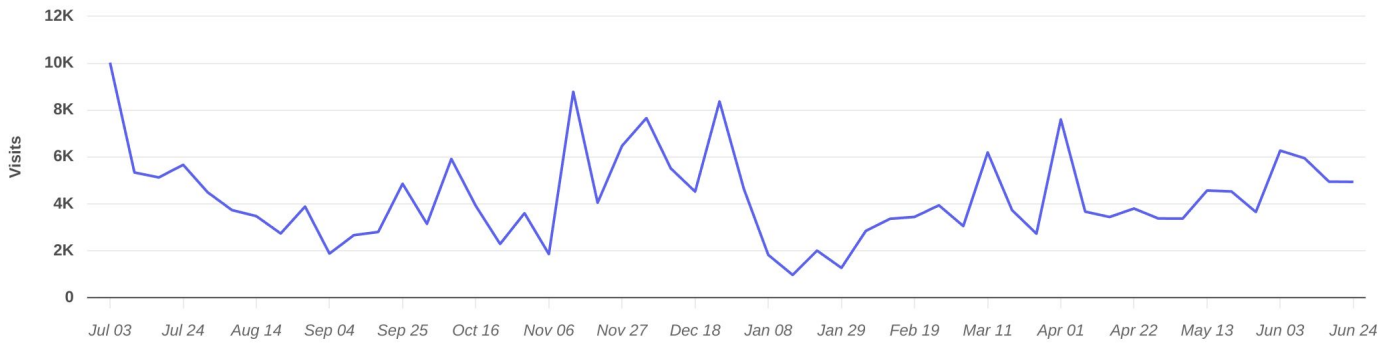

Property Overview

Jul 1, 2023 - Jun 30, 2024

Metrics

Kiener Plaza Park

500 Chestnut St, St. Louis, MO 63101

Visits	225K	Avg. Dwell Time	92 min
Visits / sq ft	1.37	Panel Visits	8.4K
Size - sq ft	164.5K	Visits YoY	-16.2%
Visitors	163.5K	Visits Yo2Y	-3.3%
Visit Frequency	1.38	Visits Yo3Y	+52.1%

Jul 1st, 2023 - Jun 30th, 2024

Data provided by Placer Labs Inc. (www.placer.ai)

Visits Trend

Kiener Plaza Park

Chestnut St, St. Louis, MO

Weekly | Visits | Jul 1st, 2023 - Jun 30th, 2024

Data provided by Placer Labs Inc. (www.placer.ai)

Property Overview

Jul 1, 2023 - Jun 30, 2024

Daily Visits

Kiener Plaza Park
500 Chestnut St, St. Louis, MO 63101

Visits | Jul 1st, 2023 - Jun 30th, 2024
Data provided by Placer Labs Inc. (www.placer.ai)

Hourly Visits