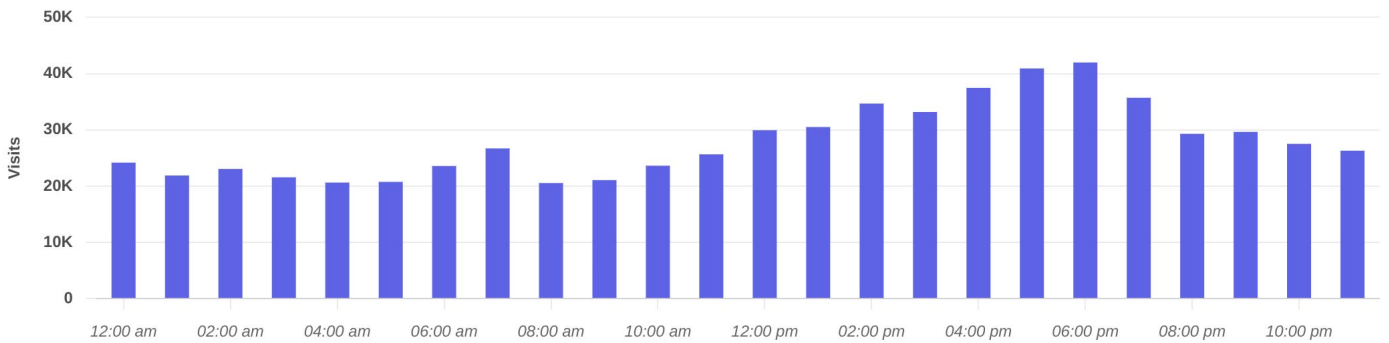

Hourly Visits

Kiener Plaza Park
500 Chestnut St, St. Louis, MO 63101

Visits | Jul 1st, 2024 - Jun 30th, 2025
Data provided by Placer Labs Inc. (www.placer.ai)