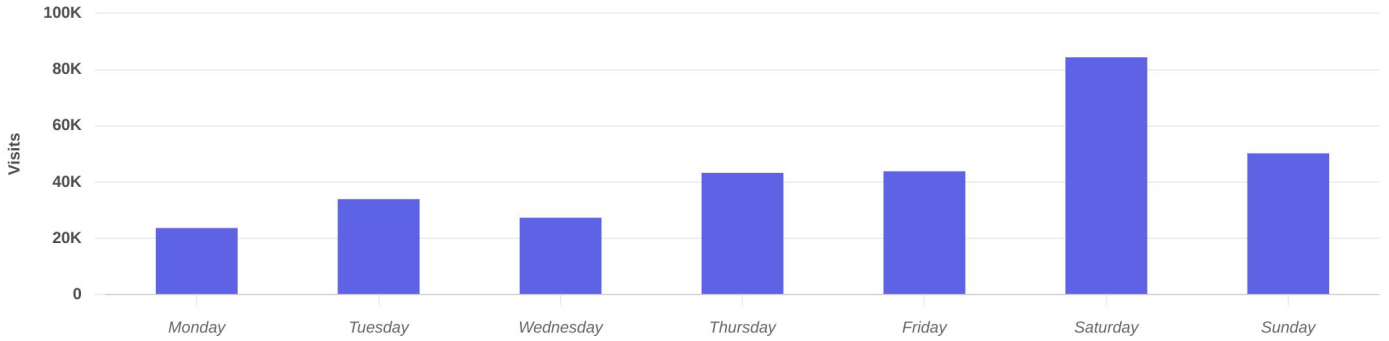

Property Overview

Jul 1, 2024 - Jun 30, 2025

Metrics

Kiener Plaza Park
500 Chestnut St, St. Louis, MO 63101

Visits	306.8K	Avg. Dwell Time	60 min
Visits / sq ft	1.87	Panel Visits	16K
Size - sq ft	164.5K	Visits YoY	-10%
Visitors	232.9K	Visits Yo2Y	-22.7%
Visit Frequency	1.32	Visits Yo3Y	-8.6%

Jul 1st, 2024 - Jun 30th, 2025
Data provided by Placer Labs Inc. (www.placer.ai)

Visits Trend

Kiener Plaza Park
Chestnut St, St. Louis, MO

Daily | Visits | Jul 1st, 2024 - Jun 30th, 2025
Data provided by Placer Labs Inc. (www.placer.ai)

Property Overview

Jul 1, 2024 - Jun 30, 2025

Daily Visits

Kiener Plaza Park
500 Chestnut St, St. Louis, MO 63101

Visits | Jul 1st, 2024 - Jun 30th, 2025
Data provided by Placer Labs Inc. (www.placer.ai)

Hourly Visits