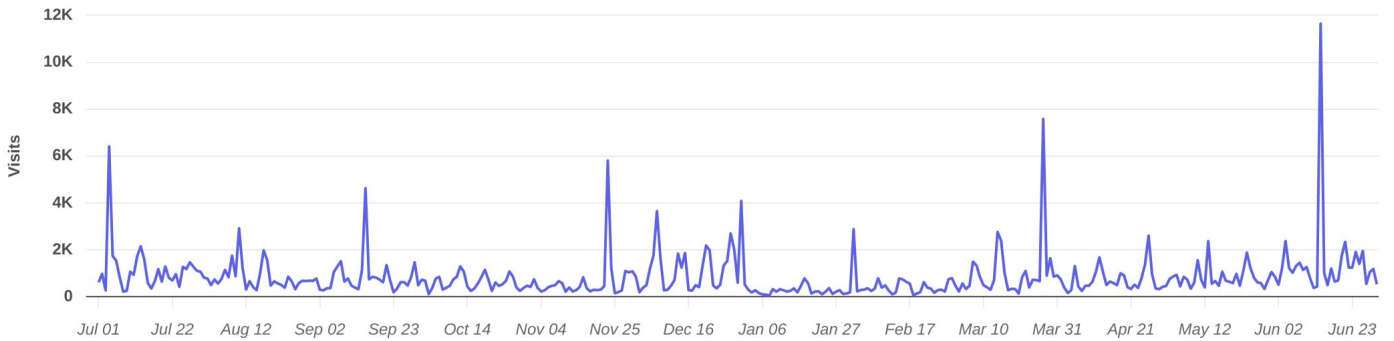

Property Overview

Jul 1, 2024 - Jun 30, 2025

Metrics

Kiener Plaza Park
500 Chestnut St, St. Louis, MO 63101

Visits	306.8K	Avg. Dwell Time	60 min
Visits / sq ft	1.87	Panel Visits	16K
Size - sq ft	164.5K	Visits YoY	-10%
Visitors	232.9K	Visits Yo2Y	-22.7%
Visit Frequency	1.32	Visits Yo3Y	-8.6%

Jul 1st, 2024 - Jun 30th, 2025
Data provided by Placer Labs Inc. (www.placer.ai)

Visits Trend

Kiener Plaza Park
Chestnut St, St. Louis, MO

Daily | Visits | Jul 1st, 2024 - Jun 30th, 2025
Data provided by Placer Labs Inc. (www.placer.ai)