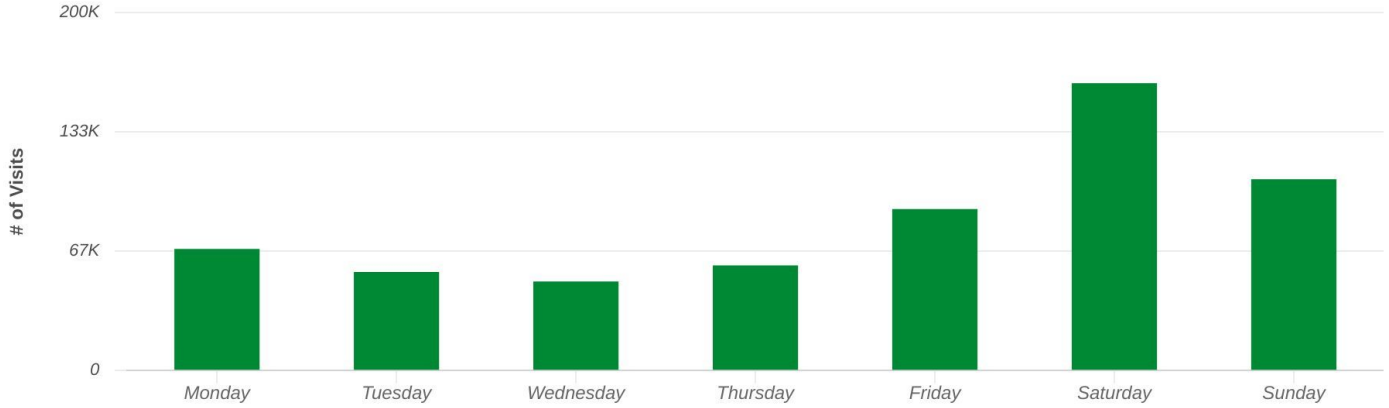

Property Overview

Jan 1 - Dec 31, 2022

Metrics

Kiener Plaza Park (Nearby ...)
601 Market St, St. Louis, MO 63101

Visits	589.2K	Avg. Dwell Time	121 min
Visits / sq ft	3	Visits YoY	-6.6%
Size - sq ft	196.3K	Visits Yo2Y	+25%
Visitors	361.5K	Visits Yo3Y	-48.9%
Visit Frequency	1.63		

Jan 1st, 2022 - Dec 31st, 2022
Data provided by Placer Labs Inc. (www.placer.ai)

Visits Trend

Kiener Plaza Park (Near...)
Market St, St. Louis, MO

Weekly | Visits | Jan 1st, 2022 - Dec 31st, 2022
Data provided by Placer Labs Inc. (www.placer.ai)

Property Overview

Jan 1 - Dec 31, 2022

Daily Visits

Kiener Plaza Park (Near...
601 Market St, St. Louis, MO 63101

Visits | Jan 1st, 2022 - Dec 31st, 2022
Data provided by Placer Labs Inc. (www.placer.ai)

Hourly Visits