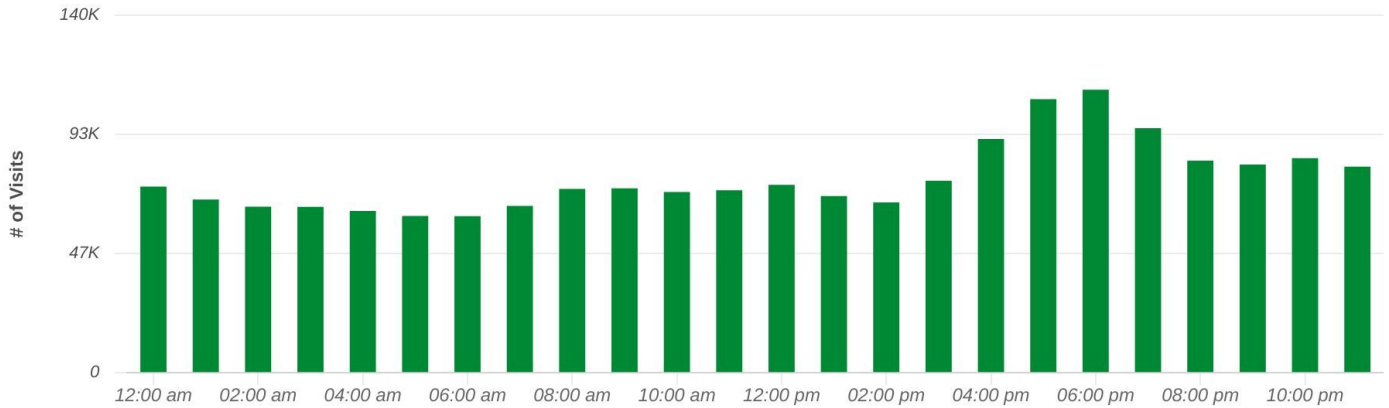

Property Overview

Jan 1 - Dec 31, 2022

Daily Visits

Kiener Plaza Park (Near...
601 Market St, St. Louis, MO 63101

Visits | Jan 1st, 2022 - Dec 31st, 2022
Data provided by Placer Labs Inc. (www.placer.ai)

Hourly Visits

Kiener Plaza Park (Near...
601 Market St, St. Louis, MO 63101

Visits | Jan 1st, 2022 - Dec 31st, 2022
Data provided by Placer Labs Inc. (www.placer.ai)

Property Overview

Jan 1 - Dec 31, 2022

Visitor Journey - Routes

To protect individual privacy, the beginning points shown for each route are approximations and do not represent actual home locations.

Journey Direction: To Property | Jan 1st, 2022 - Dec 31st, 2022
Data provided by Placer Labs Inc. (www.placer.ai)