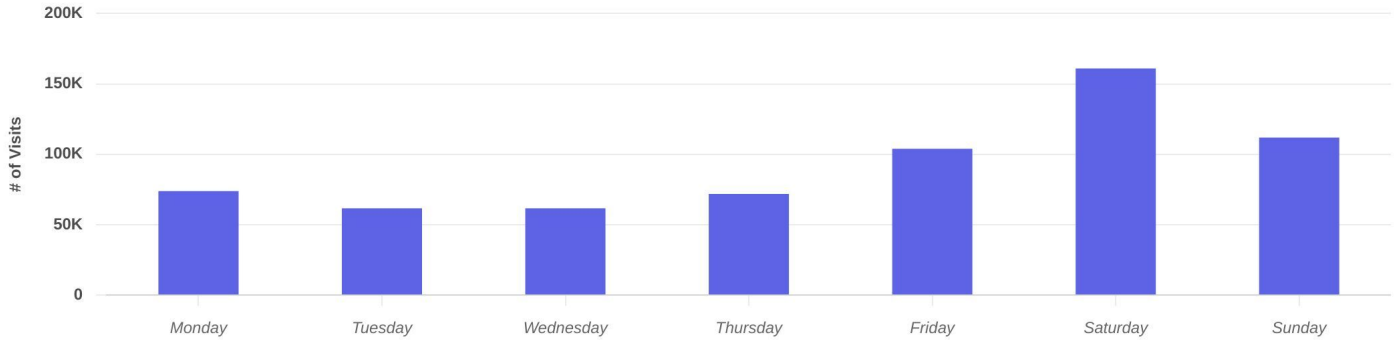

Property Overview

Jul 1, 2022 - Jun 30, 2023

Metrics

Kiener Plaza Park (Nearby Activ...
601 Market St, St. Louis, MO 63101

Visits	645.9K	Avg. Dwell Time	110 min
Visits / sq ft	3.29	Visits YoY	-5.2%
Size - sq ft	196.3K	Visits Yo2Y	+11.9%
Visitors	380.7K	Visits Yo3Y	-28.3%
Visit Frequency	1.7		

Jul 1st, 2022 - Jun 30th, 2023
Data provided by Placer Labs Inc. (www.placer.ai)

Visits Trend

Kiener Plaza Park (Nearby Act...
Market St, St. Louis, MO

Weekly | Visits | Jul 1st, 2022 - Jun 30th, 2023
Data provided by Placer Labs Inc. (www.placer.ai)

Property Overview

Jul 1, 2022 - Jun 30, 2023

Daily Visits

Kiener Plaza Park (Nearby Act...
601 Market St, St. Louis, MO 63101

Visits | Jul 1st, 2022 - Jun 30th, 2023
Data provided by Placer Labs Inc. (www.placer.ai)