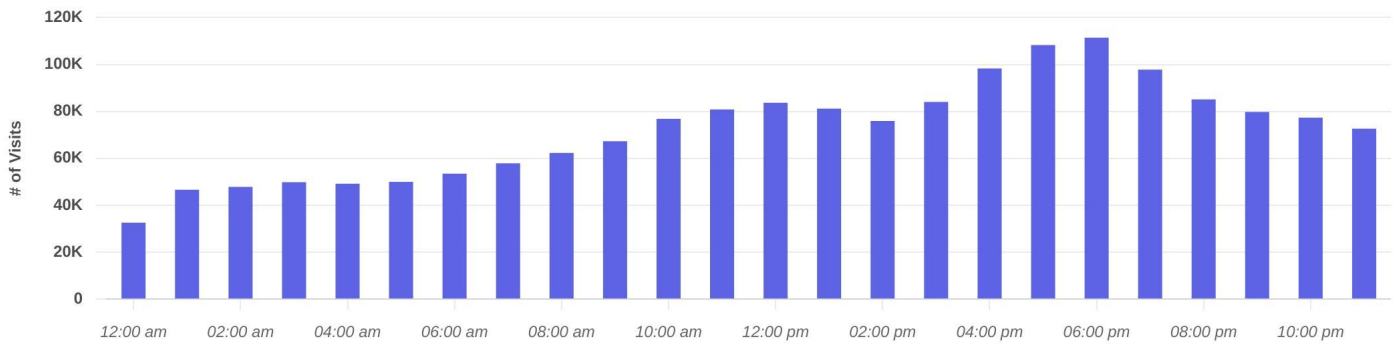

Property Overview

Jul 1, 2022 - Jun 30, 2023

Daily Visits

Kiener Plaza Park (Nearby Act...
601 Market St, St. Louis, MO 63101

Visits | Jul 1st, 2022 - Jun 30th, 2023
Data provided by Placer Labs Inc. (www.placer.ai)

Hourly Visits

Kiener Plaza Park (Nearby Act...
601 Market St, St. Louis, MO 63101

Visits | Jul 1st, 2022 - Jun 30th, 2023
Data provided by Placer Labs Inc. (www.placer.ai)

Property Overview

Jul 1, 2022 - Jun 30, 2023

Visitor Journey - Routes

To protect individual privacy, the beginning points shown for each route are approximations and do not represent actual home locations.

Journey Direction: To Property | Jul 1st, 2022 - Jun 30th, 2023
Data provided by Placer Labs Inc. (www.placer.ai)