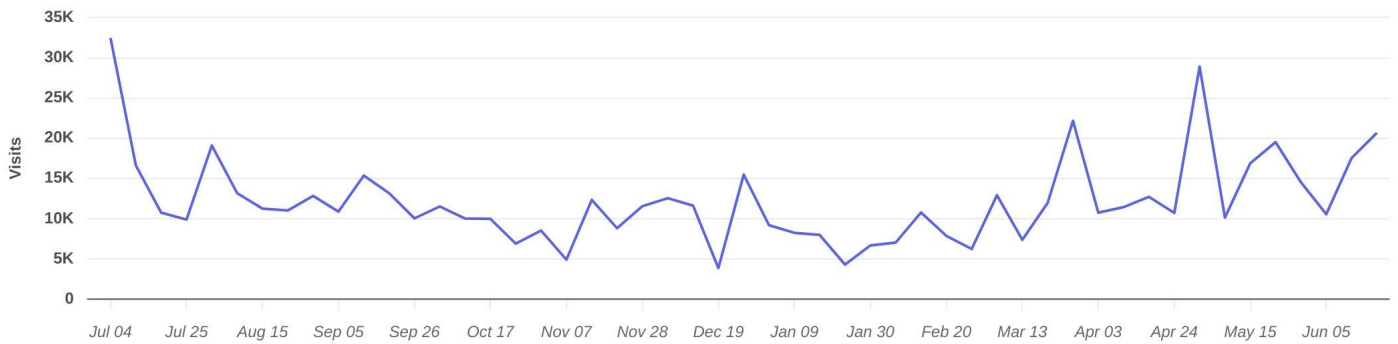

Property Overview

Jul 1, 2022 - Jun 30, 2023

Metrics

Kiener Plaza Park (Nearby Activ...
601 Market St, St. Louis, MO 63101

Visits	645.9K	Avg. Dwell Time	110 min
Visits / sq ft	3.29	Visits YoY	-5.2%
Size - sq ft	196.3K	Visits Yo2Y	+11.9%
Visitors	380.7K	Visits Yo3Y	-28.3%
Visit Frequency	1.7		

Jul 1st, 2022 - Jun 30th, 2023
Data provided by Placer Labs Inc. (www.placer.ai)

Visits Trend

Kiener Plaza Park (Nearby Act...
Market St, St. Louis, MO

Weekly | Visits | Jul 1st, 2022 - Jun 30th, 2023
Data provided by Placer Labs Inc. (www.placer.ai)