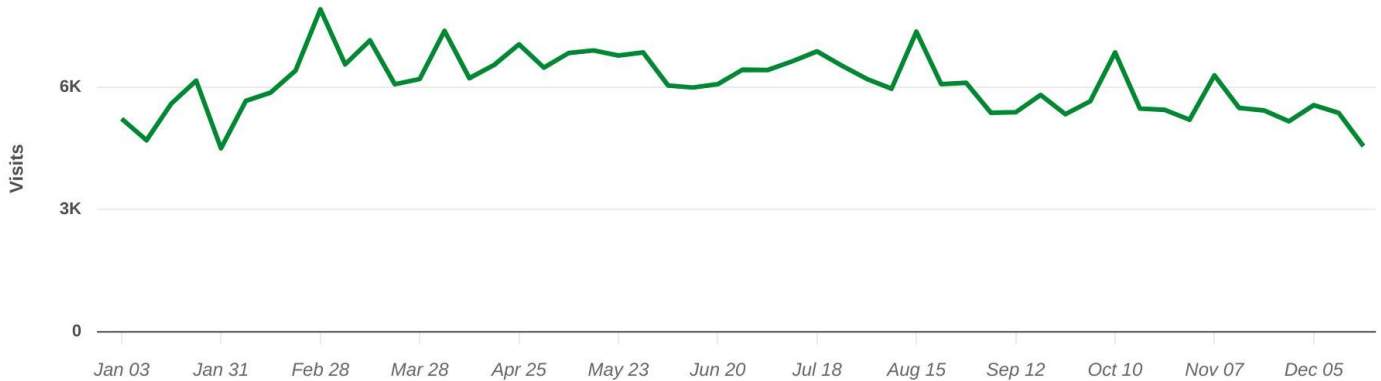

Property Overview

Jan 1 - Dec 31, 2022

Metrics

Mid Rivers Commons
4740 Mid Rivers Mall Dr, St Peters, ...

Visits	317.7K	Visit Frequency	2.54
Visits / sq ft	N/A	Avg. Dwell Time	77 min
Visitors	125.3K	Panel Visits	14.5K

Jan 1st, 2022 - Dec 31st, 2022
Data provided by Placer Labs Inc. (www.placer.ai)

Visits Trend

Mid Rivers Commons
Mid Rivers Mall Dr, St Peters, MO

Weekly | Visits | Jan 1st, 2022 - Dec 31st, 2022
Data provided by Placer Labs Inc. (www.placer.ai)