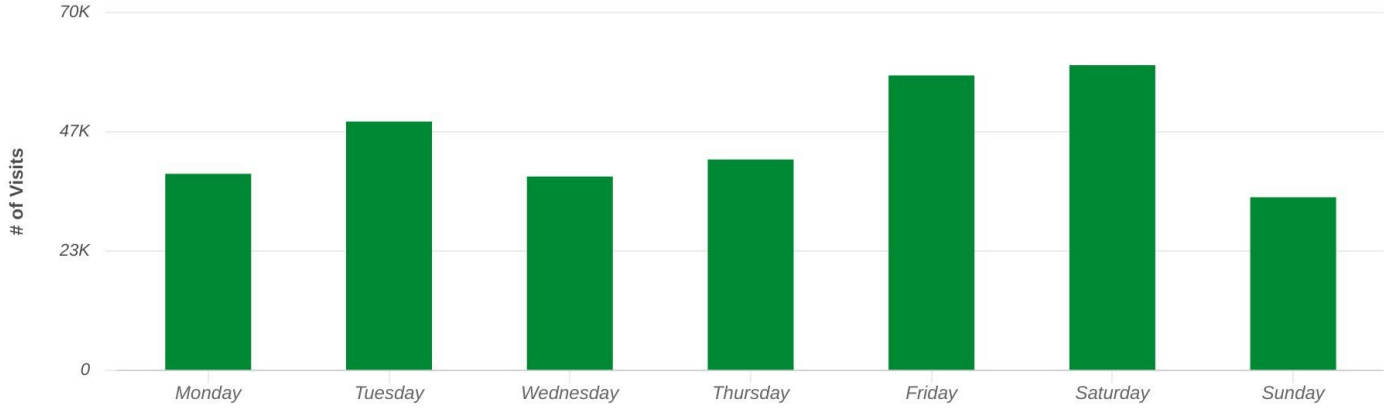

Jan 1st, 2022 - Dec 31st, 2022
Data provided by Placer Labs Inc. (www.placer.ai)

Visits Trend

Mid Rivers Commons
Mid Rivers Mall Dr, St Peters, MO

Weekly | Visits | Jan 1st, 2022 - Dec 31st, 2022
Data provided by Placer Labs Inc. (www.placer.ai)

Property Overview

Jan 1 - Dec 31, 2022

Daily Visits

Mid Rivers Commons

4740 Mid Rivers Mall Dr, St Peter...

Visits | Jan 1st, 2022 - Dec 31st, 2022

Data provided by Placer Labs Inc. (www.placer.ai)

Hourly Visits