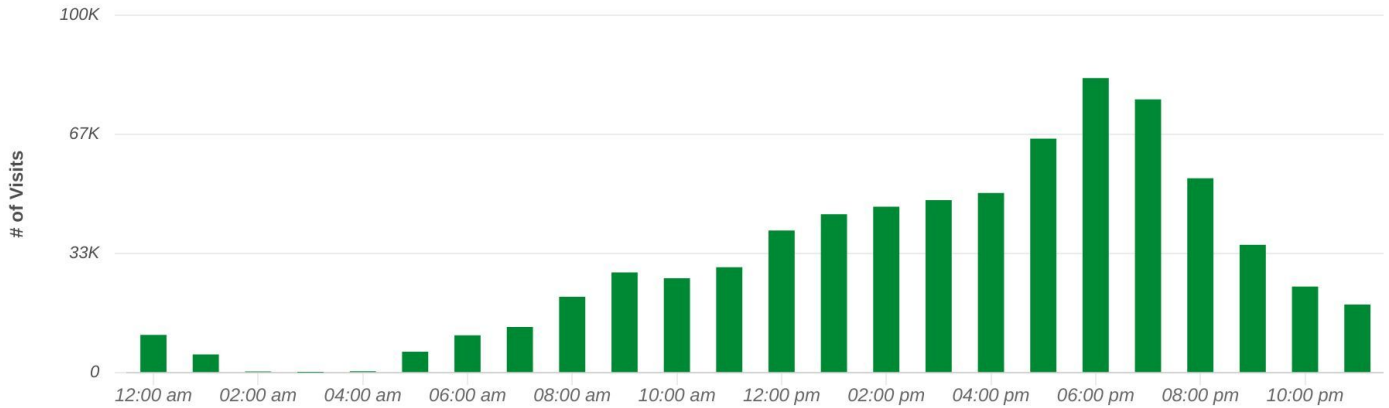

Hourly Visits

Mid Rivers Commons

4740 Mid Rivers Mall Dr, St Peter...

Visits | Jan 1st, 2022 - Dec 31st, 2022

Data provided by Placer Labs Inc. (www.placer.ai)