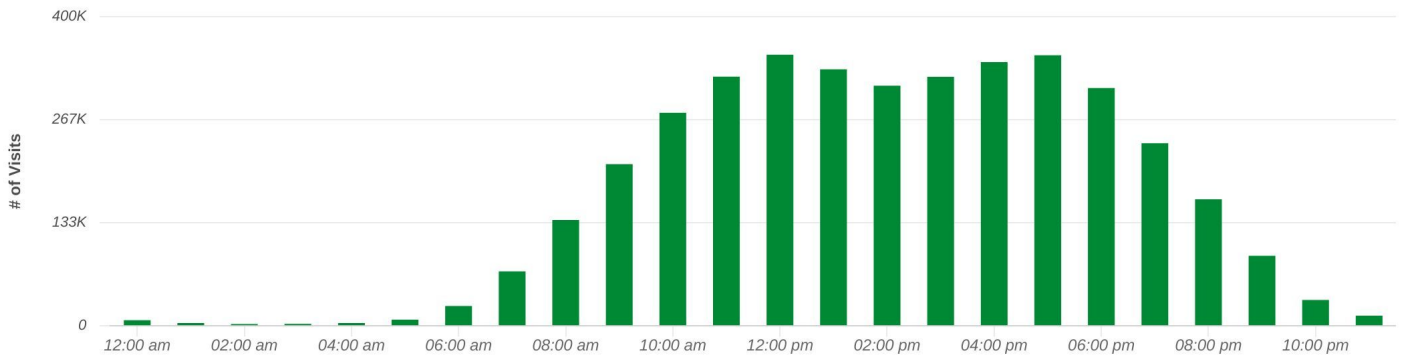

Hourly Visits

Bridgeton

11253 Saint Charles Rock Rd, Bridgeton, ...

Visits | Mar 1st, 2022 - Feb 28th, 2023
Data provided by Placer Labs Inc. (www.placer.ai)