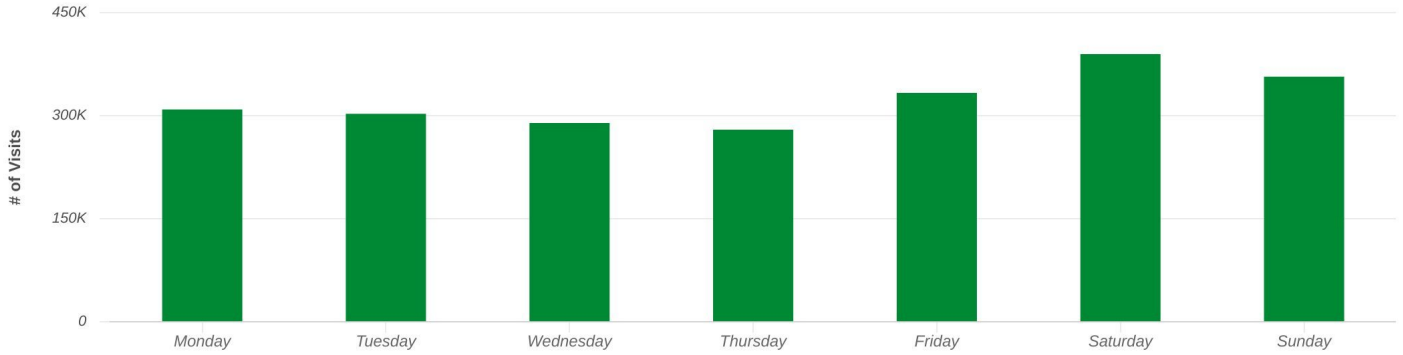

Property Overview

Mar 1, 2022 - Feb 28, 2023

Daily Visits

Bridgeton

11253 Saint Charles Rock Rd, Bridgeton, ...

Visits | Mar 1st, 2022 - Feb 28th, 2023
Data provided by Placer Labs Inc. (www.placer.ai)