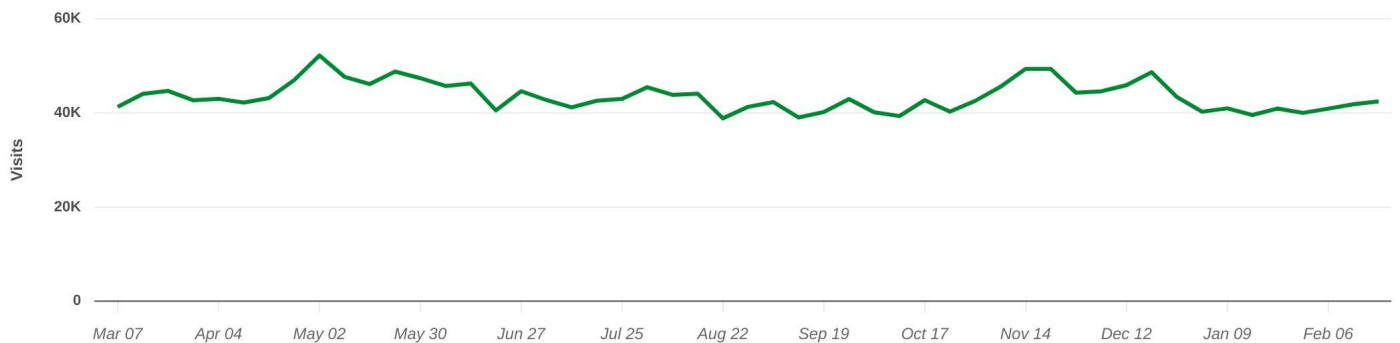

Property Overview

Mar 1, 2022 - Feb 28, 2023

Metrics

Bridgeton

11253 Saint Charles Rock Rd, Bridgeton, M...

Visits	2.3M	Avg. Dwell Time	41 min
Visits / sq ft	12.49	Panel Visits	54.3K
Size - sq ft	181K (GLA)	Visits YoY	-7.2%
Visitors	422.6K	Visits Yo2Y	-4.5%
Visit Frequency	5.35	Visits Yo3Y	-7.8%

Mar 1st, 2022 - Feb 28th, 2023
Data provided by Placer Labs Inc. (www.placer.ai)

Visits Trend

Bridgeton

Saint Charles Rock Rd, Bridgeton, MO

Weekly | Visits | Mar 1st, 2022 - Feb 28th, 2023
Data provided by Placer Labs Inc. (www.placer.ai)