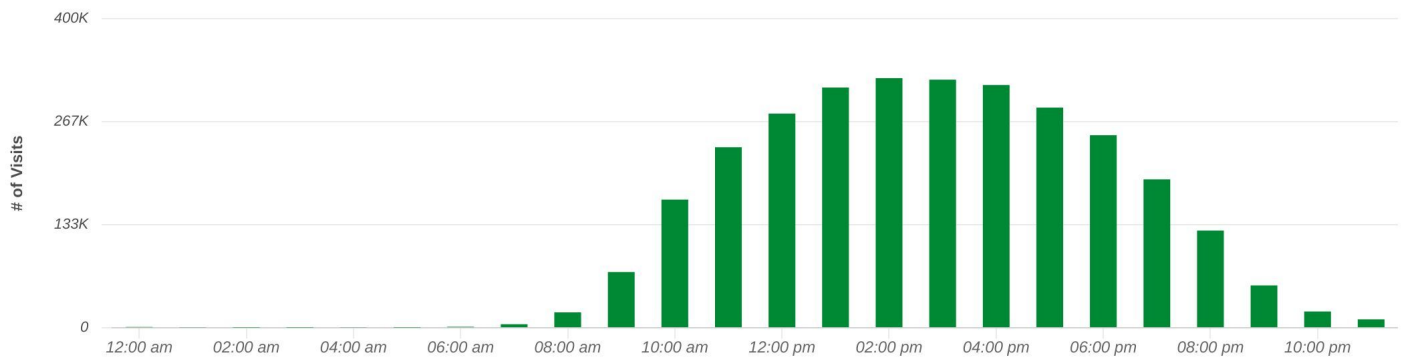

## Daily Visits

**Crossroads Centre**  
10850 Lincoln Trail, Fairview Heights, IL ...

Visits | May 1st, 2022 - Apr 30th, 2023  
Data provided by Placer Labs Inc. ([www.placer.ai](http://www.placer.ai))

## Hourly Visits

**Crossroads Centre**  
10850 Lincoln Trail, Fairview Heights, IL ...

Visits | May 1st, 2022 - Apr 30th, 2023  
Data provided by Placer Labs Inc. ([www.placer.ai](http://www.placer.ai))