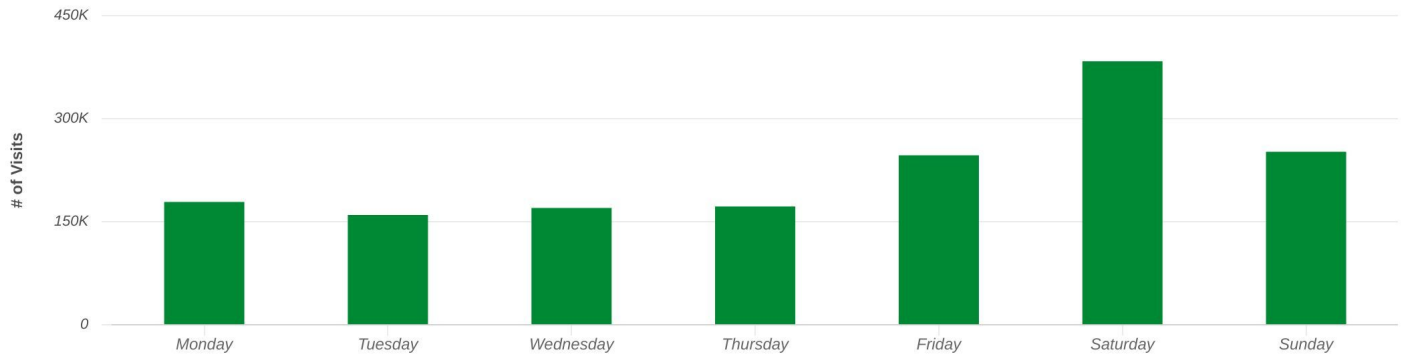

### Crossroads Centre

10850 Lincoln Trail, Fairview Heights, IL 62208

Tenants / Category	Visits	Visits Chain Rank, State	Visits / sq ft Chain Rank, State
 <b>T.J. Maxx</b>   Department Stores 10850 Lincoln Trail, Fairview Heights, IL, United States	631.7K (+5%)	6/45 (+6) 88%	4/45 (+2) 93%
 <b>Dollar Tree</b>   Discount & Dollar Stores 10850 Lincoln Trail, Fairview Heights, IL, United States	198.3K (+5%)	89/300 (+4) 70%	151/300 (+14) 50%
 <b>Big Lots</b>   Superstores 10850 Lincoln Trl, Fairview Heights, IL, United States	153.5K (-9%)	12/31 (+2) 64%	12/31 (+3) 64%
 <b>Once Upon A Child</b>   Clothing 10850 Lincoln Trail Ste 6, Fairview Heights, IL, United States	128.3K (+44%)	1/7 (+1) 100%	N/A
 <b>Plato's Closet</b>   Clothing 10850 Lincoln Trail, Fairview Heights, IL, United States	126.1K (-15%)	2/14 (-1) 92%	1/14 100%
 <b>Ruler Foods</b>   Groceries 10850 Lincoln Trail, Suite 12B, Fairview Heights, IL, United States	101.3K (+11%)	12/13 (-1) 15%	11/13 23%
 <b>US Post Office</b>   Public Government Buildings 10850 Lincoln Trail #20, Fairview Heights, IL, United States	27.1K (-23%)	85/383 (-31) 78%	39/383 (-18) 90%
 <b>Sally Beauty Supply</b>   Beauty & Spa 10850 Lincoln Trail, Fairview Heights, IL, United States	13.4K (-45%)	41/41 (-11) 2%	41/41 (-2) 2%

All | Compared to: May 1st, 2021 - Apr 30th, 2022 | May 1st, 2022 - Apr 30th, 2023  
 Data provided by Placer Labs Inc. (www.placer.ai)

## Daily Visits

**Crossroads Centre**  
10850 Lincoln Trail, Fairview Heights, IL ...

Visits | May 1st, 2022 - Apr 30th, 2023  
Data provided by Placer Labs Inc. ([www.placer.ai](http://www.placer.ai))