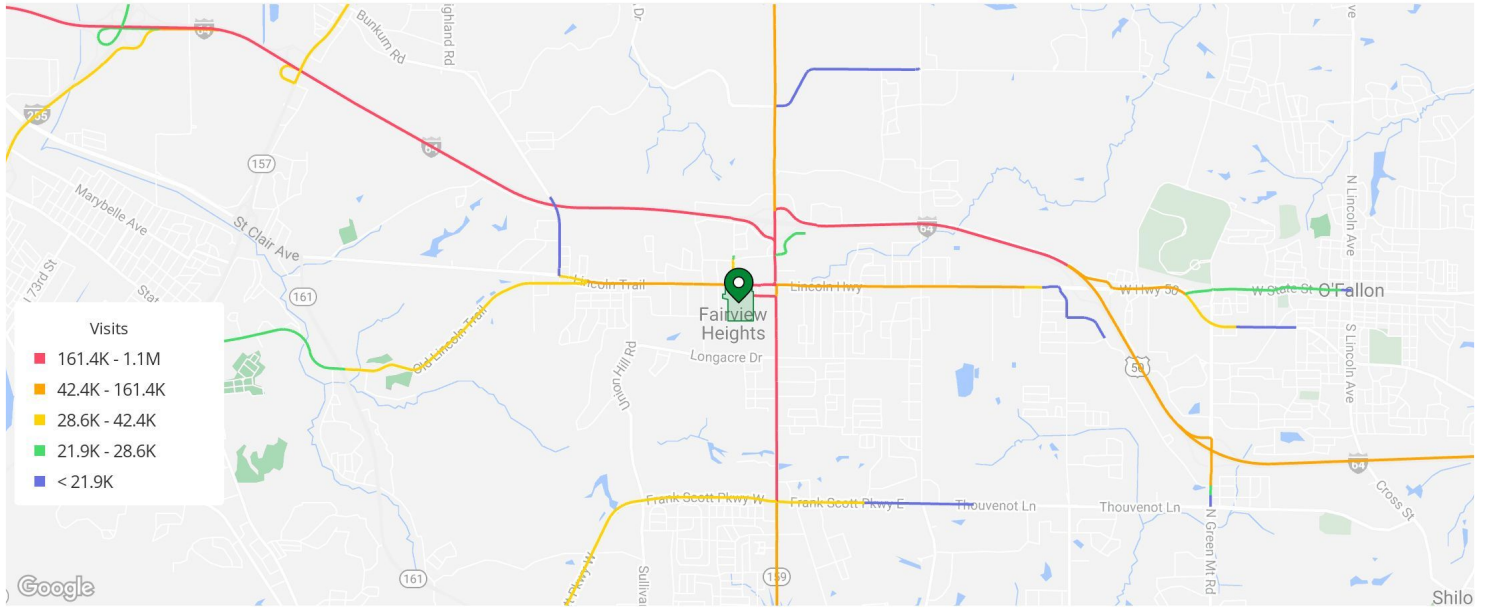

## Daily Visits

**Crossroads Centre**  
10850 Lincoln Trail, Fairview Heights, IL ...

Visits | May 1st, 2022 - Apr 30th, 2023  
Data provided by Placer Labs Inc. ([www.placer.ai](http://www.placer.ai))

## Hourly Visits

**Crossroads Centre**  
10850 Lincoln Trail, Fairview Heights, IL ...

Visits | May 1st, 2022 - Apr 30th, 2023  
Data provided by Placer Labs Inc. ([www.placer.ai](http://www.placer.ai))

## Visitor Journey - Routes

To protect individual privacy, the beginning points shown for each route are approximations and do not represent actual home locations.

Journey Direction: To Property | May 1st, 2022 - Apr 30th, 2023  
Data provided by Placer Labs Inc. ([www.placer.ai](http://www.placer.ai))