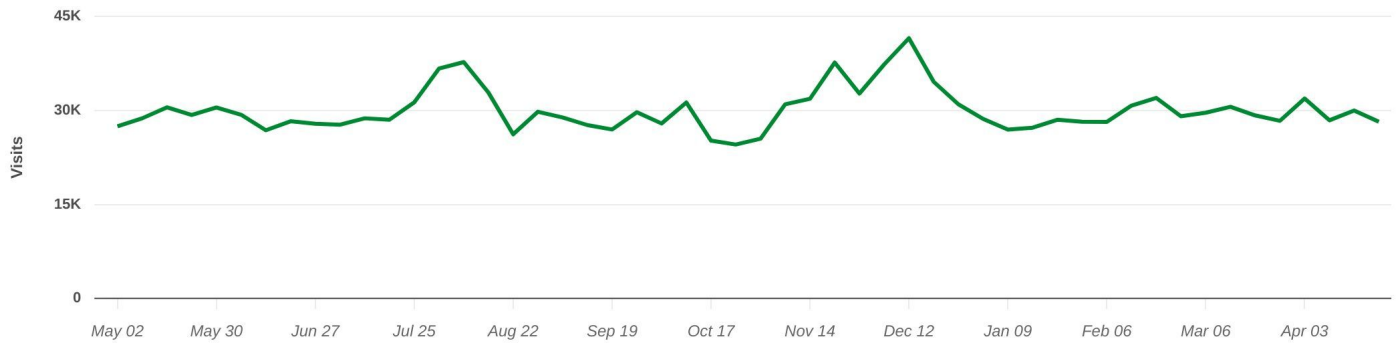

Property Overview

May 1, 2022 - Apr 30, 2023

Metrics

Crossroads Centre

10850 Lincoln Trail, Fairview Heights, IL 62...

Visits	1.6M	Visit Frequency	3.38
Visits / sq ft	6.46	Avg. Dwell Time	55 min
Visitors	462.9K	Panel Visits	63K

May 1st, 2022 - Apr 30th, 2023
Data provided by Placer Labs Inc. (www.placer.ai)

Visits Trend

Crossroads Centre

Lincoln Trail, Fairview Heights, IL

Weekly | Visits | May 1st, 2022 - Apr 30th, 2023
Data provided by Placer Labs Inc. (www.placer.ai)