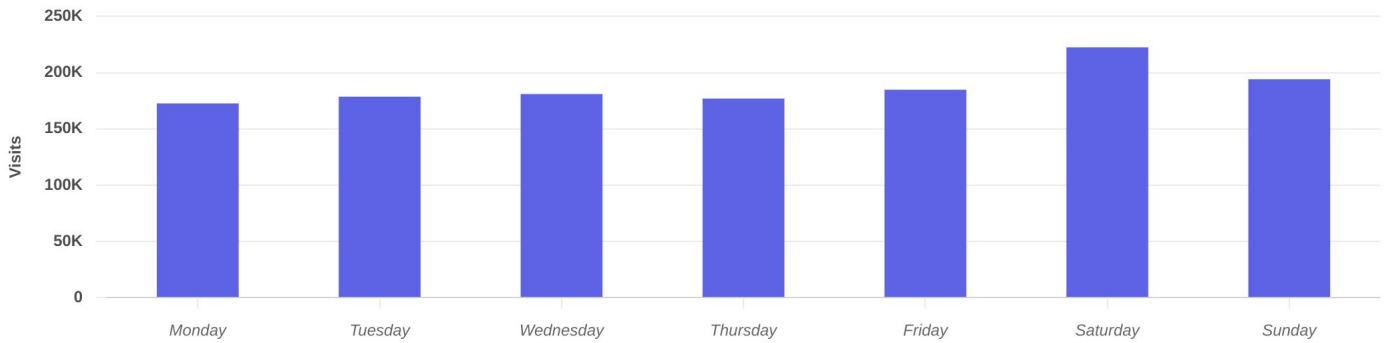

Property Overview

Jul 1, 2023 - Jun 30, 2024

Daily Visits

Grandview Plaza

74 Grandview Plaza, Florissant, MO 63033

Visits | Jul 1st, 2023 - Jun 30th, 2024
Data provided by Placer Labs Inc. (www.placer.ai)