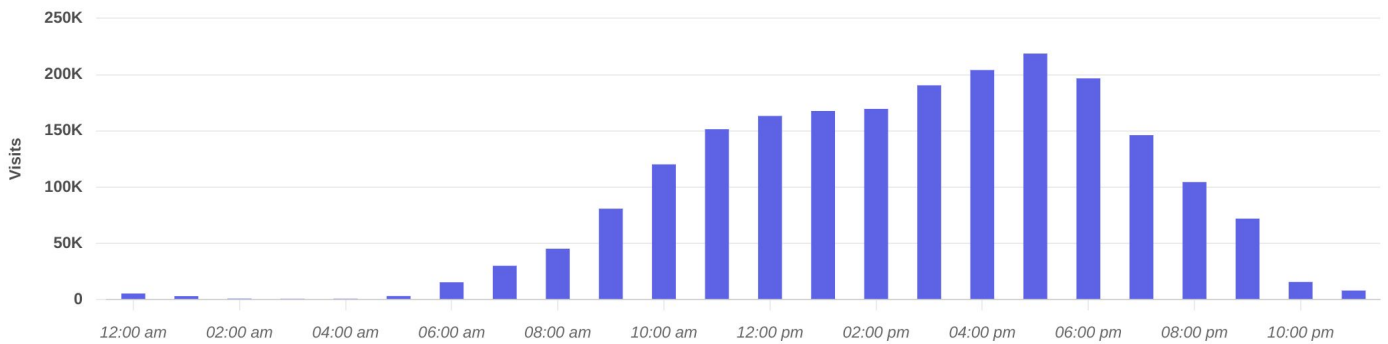

Hourly Visits

Grandview Plaza

74 Grandview Plaza, Florissant, MO 63033

Visits | Jul 1st, 2023 - Jun 30th, 2024
Data provided by Placer Labs Inc. (www.placer.ai)