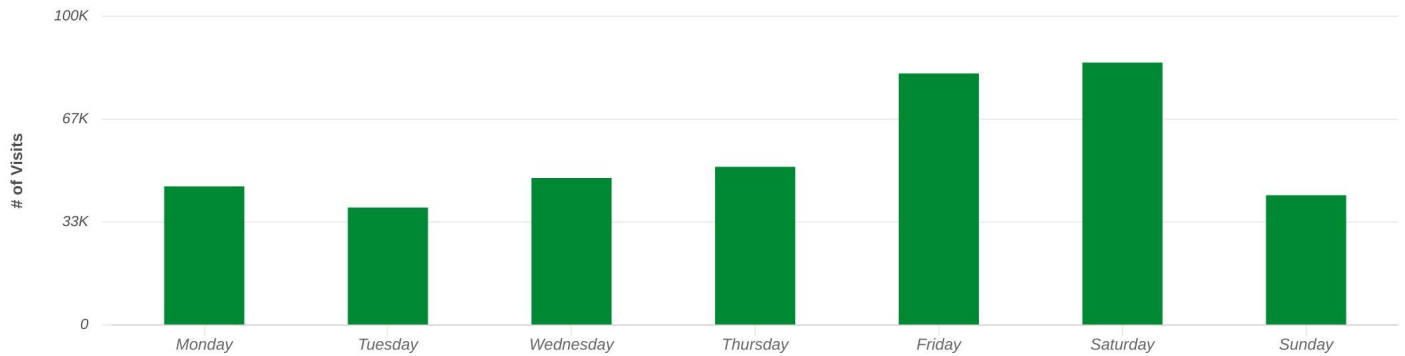

Feb 1st, 2022 - Jan 31st, 2023

Data provided by Placer Labs Inc. (www.placer.ai)

Visits Trend

Bridgeton Square

St Charles Rock Rd, Bridgeton, MO

Weekly | Visits | Feb 1st, 2022 - Jan 31st, 2023

Data provided by Placer Labs Inc. (www.placer.ai)

Property Overview

Feb 1, 2022 - Jan 31, 2023

Tenants Overview

Bridgeton Square

12160 St Charles Rock Rd, Bridgeton, MO 63044

Tenants / Category	Visits	Visits Chain Rank, State	Visits / sq ft Chain Rank, State
 Once Upon A Child Clothing 12100 St Charles Rock Rd, Bridgeton, MO, United States	163.4K (+14%)	1/7  100%	N/A
 HotShots Sports Bar & Grill Bars & Pubs 12154 Saint Charles Rock Rd, Bridgeton, MO, United States	113.2K (+9%)	N/A	N/A

All | Compared to: Feb 1st, 2021 - Jan 31st, 2022 | Feb 1st, 2022 - Jan 31st, 2023
Data provided by Placer Labs Inc. (www.placer.ai)

Daily Visits

Bridgeton Square

12160 St Charles Rock Rd, Bridgeton, M...

Visits | Feb 1st, 2022 - Jan 31st, 2023
Data provided by Placer Labs Inc. (www.placer.ai)

Property Overview

Feb 1, 2022 - Jan 31, 2023

Hourly Visits

Bridgeton Square
12160 St Charles Rock Rd, Bridgeton, M...