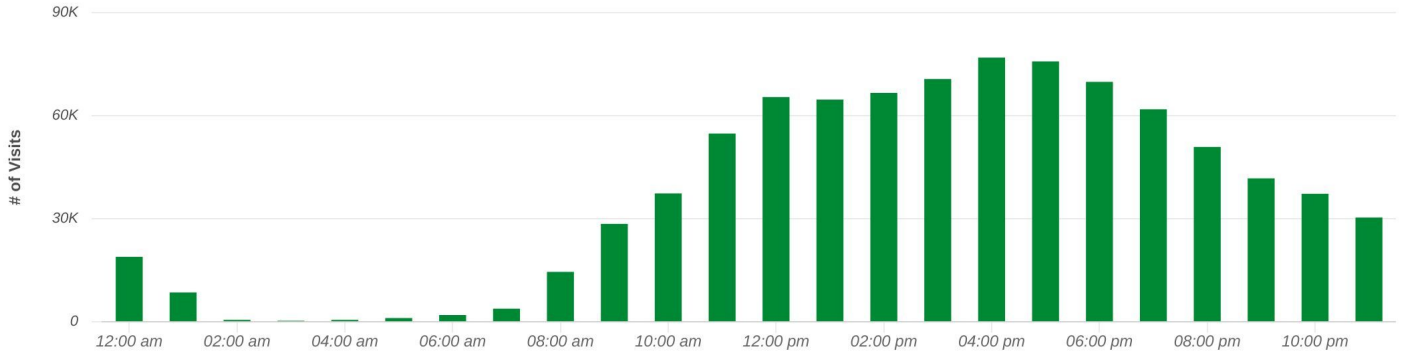

All | Compared to: Feb 1st, 2021 - Jan 31st, 2022 | Feb 1st, 2022 - Jan 31st, 2023
Data provided by Placer Labs Inc. (www.placer.ai)

Daily Visits

Bridgeton Square

12160 St Charles Rock Rd, Bridgeton, M...

Visits | Feb 1st, 2022 - Jan 31st, 2023
Data provided by Placer Labs Inc. (www.placer.ai)

Property Overview

Feb 1, 2022 - Jan 31, 2023

Hourly Visits

Bridgeton Square
12160 St Charles Rock Rd, Bridgeton, M...

Visits | Feb 1st, 2022 - Jan 31st, 2023
Data provided by Placer Labs Inc. (www.placer.ai)

Visitor Journey - Routes

To protect individual privacy, the beginning points shown for each route are approximations and do not represent actual home locations.