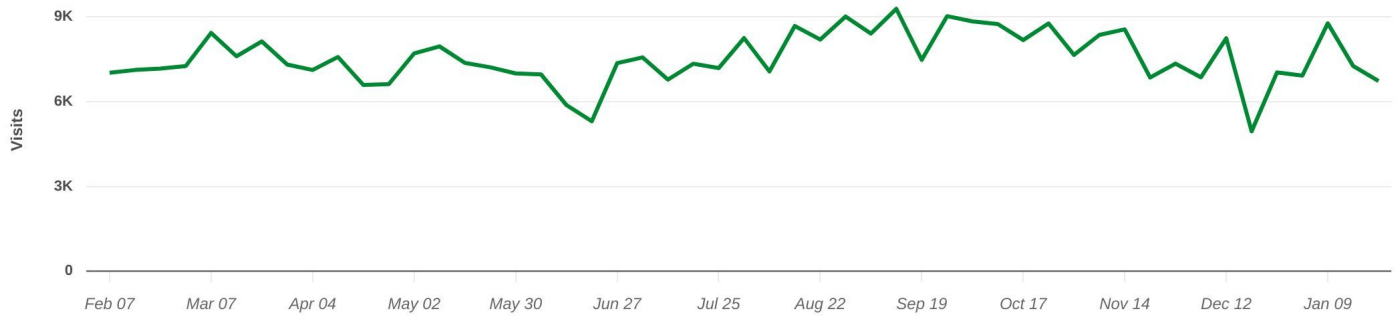

Feb 1st, 2022 - Jan 31st, 2023

Data provided by Placer Labs Inc. (www.placer.ai)

Visits Trend

Bridgeton Square

St Charles Rock Rd, Bridgeton, MO

Weekly | Visits | Feb 1st, 2022 - Jan 31st, 2023

Data provided by Placer Labs Inc. (www.placer.ai)

Property Overview

Feb 1, 2022 - Jan 31, 2023

Tenants Overview

Bridgeton Square

12160 St Charles Rock Rd, Bridgeton, MO 63044

Tenants / Category	Visits	Visits Chain Rank, State	Visits / sq ft Chain Rank, State
 Once Upon A Child Clothing 12100 St Charles Rock Rd, Bridgeton, MO, United States	163.4K (+14%)	1/7  100%	N/A
 HotShots Sports Bar & Grill Bars & Pubs 12154 Saint Charles Rock Rd, Bridgeton, MO, United States	113.2K (+9%)	N/A	N/A

All | Compared to: Feb 1st, 2021 - Jan 31st, 2022 | Feb 1st, 2022 - Jan 31st, 2023
Data provided by Placer Labs Inc. (www.placer.ai)

Daily Visits

Bridgeton Square

12160 St Charles Rock Rd, Bridgeton, M...