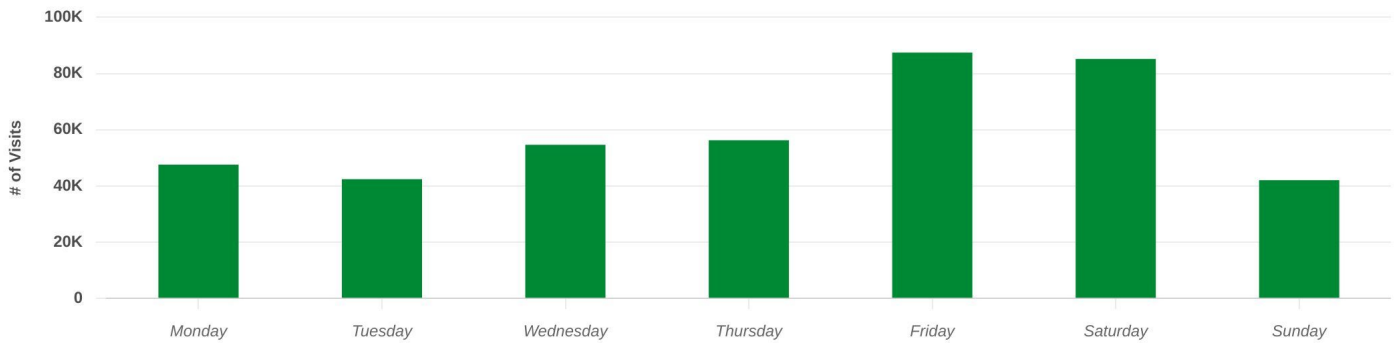

Property Overview

Jul 1, 2022 - Jun 30, 2023

Tenants Overview

Bridgeton Square

12160 St Charles Rock Rd, Bridgeton, MO 63044

Tenants / Category	Visits	Visits Chain Rank, State	Visits / sq ft Chain Rank, State
Once Upon A Child | Clothing 12100 St Charles Rock Rd, Bridgeton, 63044, MO	170.4K (+31%)	2/9 88%	5/9 55%
HotShots Sports Bar & Grill | Bars & Pubs 12154 Saint Charles Rock Rd, Bridgeton, 63044, MO	135.5K (+24%)	N/A	N/A

All | Compared to: Jul 1st, 2021 - Jun 30th, 2022 | Jul 1st, 2022 - Jun 30th, 2023
Data provided by Placer Labs Inc. (www.placer.ai)

Daily Visits

Bridgeton Square

12160 St Charles Rock Rd, Bridgeton, M...

Visits | Jul 1st, 2022 - Jun 30th, 2023
Data provided by Placer Labs Inc. (www.placer.ai)