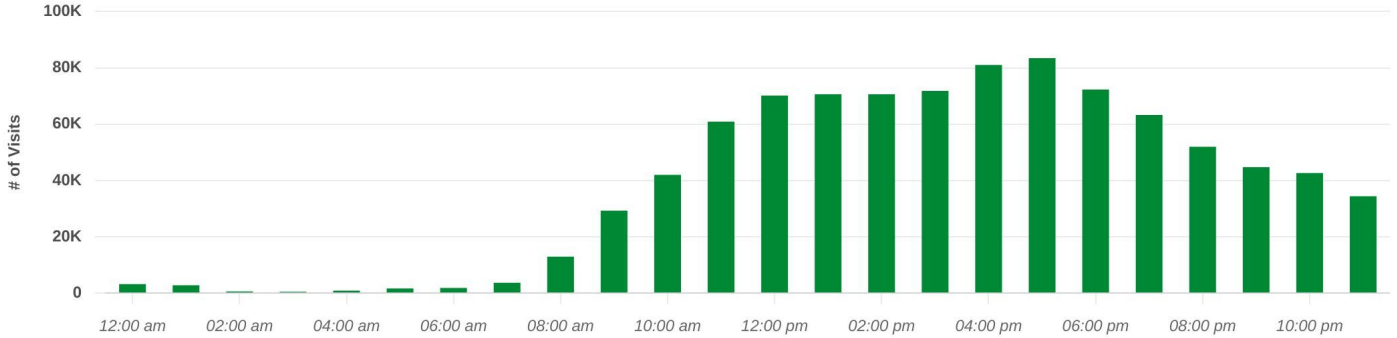

## Daily Visits

### Bridgeton Square

12160 St Charles Rock Rd, Bridgeton, M...

Visits | Jul 1st, 2022 - Jun 30th, 2023  
Data provided by Placer Labs Inc. (www.placer.ai)

## Hourly Visits

**Bridgeton Square**  
12160 St Charles Rock Rd, Bridgeton, M...

Visits | Jul 1st, 2022 - Jun 30th, 2023  
Data provided by Placer Labs Inc. ([www.placer.ai](http://www.placer.ai))