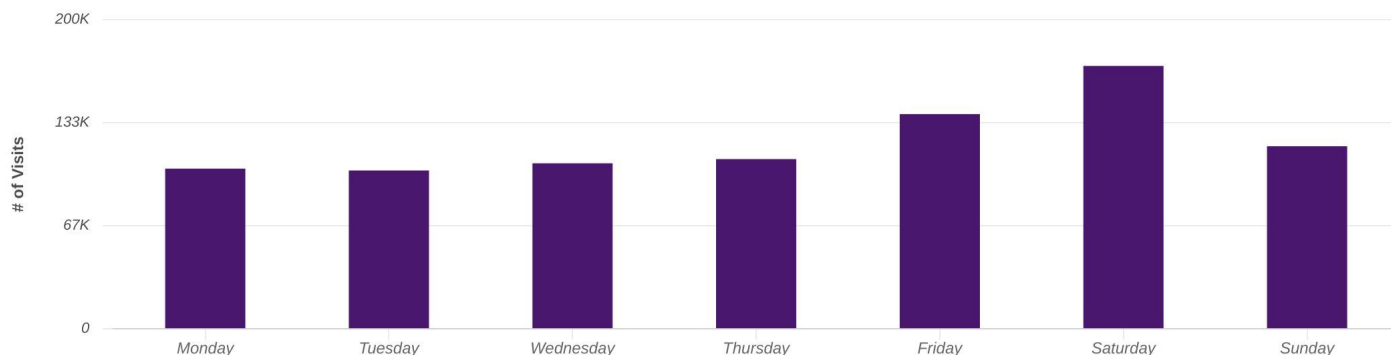

Mar 1st, 2022 - Feb 28th, 2023
Data provided by Placer Labs Inc. (www.placer.ai)

Visits Trend

Cave Springs Crossings
Mexico Rd, St. Charles, MO

Weekly | Visits | Mar 1st, 2022 - Feb 28th, 2023
Data provided by Placer Labs Inc. (www.placer.ai)

Property Overview

Mar 1, 2022 - Feb 28, 2023

Tenants Overview

Cave Springs Crossings

3851 Mexico Rd, St. Charles, MO 63301

Tenants / Category	Visits	Visits Chain Rank, State	Visits / sq ft Chain Rank, State
 T.J. Maxx Department Stores 3851 Mexico Rd, St. Charles, MO, United States	394.1K (+2%)	14/17  23%	12/17 (+2)  35%
 Harbor Freight Tools Home Improvement 3803 Mexico Rd, St. Charles, MO, United States	123.7K (-5%)	5/26  84%	7/26 (-1)  76%
 Dollar Tree Discount & Dollar Stores 3839 Mexico Rd, St. Charles, MO, United States	90.7K (-11%)	108/153 (-11)  30%	135/153 (-11)  12%
 Shoe Carnival Clothing 3867 Mexico Rd, St. Charles, MO, United States	73.5K (-12%)	13/18  33%	17/18 (-2)  11%
 Affordable Dentures Doctors' Clinics 3865 Mexico Rd, St. Charles, MO, United States	6.9K (-25%)	9/9 (-4)  11%	9/9 (-4)  11%

All | Compared to: Mar 1st, 2021 - Feb 28th, 2022 | Mar 1st, 2022 - Feb 28th, 2023
 Data provided by Placer Labs Inc. (www.placer.ai)

Daily Visits

Cave Springs Crossings

3851 Mexico Rd, St. Charles, MO 63301