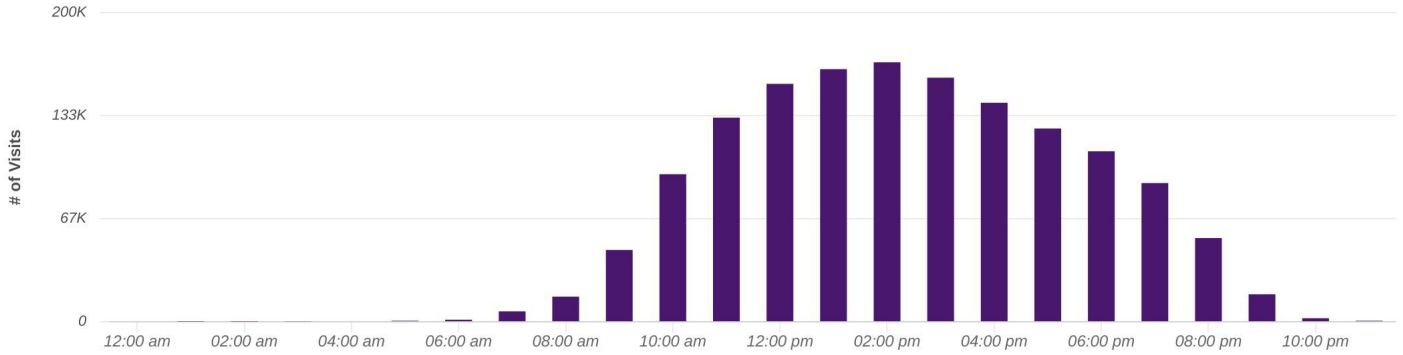

Visits | Mar 1st, 2022 - Feb 28th, 2023
 Data provided by Placer Labs Inc. (www.placer.ai)

Property Overview

Mar 1, 2022 - Feb 28, 2023

Hourly Visits

Cave Springs Crossings
3851 Mexico Rd, St. Charles, MO 63301

Visits | Mar 1st, 2022 - Feb 28th, 2023
Data provided by Placer Labs Inc. (www.placer.ai)

Visitor Journey - Routes

To protect individual privacy, the beginning points shown for each route are approximations and do not represent actual home locations.