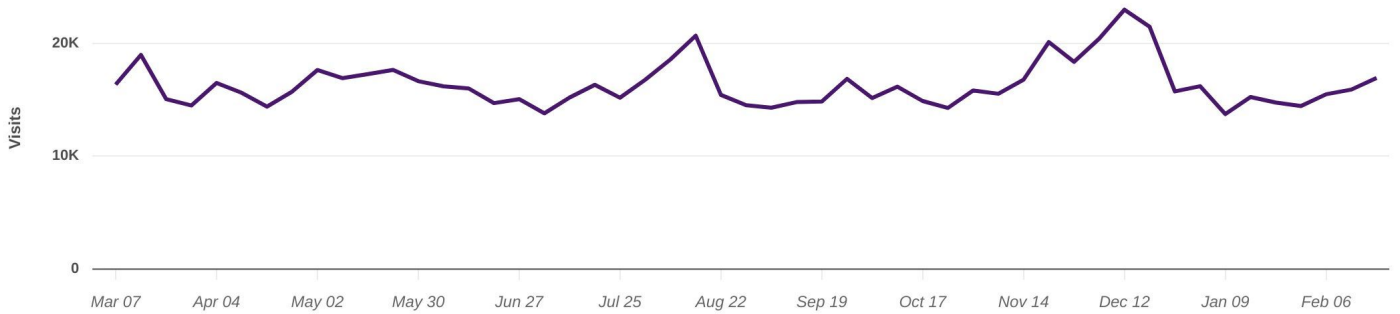

Property Overview

Mar 1, 2022 - Feb 28, 2023

Metrics

Cave Springs Crossings
3851 Mexico Rd, St. Charles, MO 63301

Visits	850.4K	Avg. Dwell Time	44 min
Visits / sq ft	7.56	Panel Visits	32.2K
Size - sq ft	112.5K (GLA)	Visits YoY	-5.5%
Visitors	294.1K	Visits Yo2Y	+19%
Visit Frequency	2.89	Visits Yo3Y	-24.3%

Mar 1st, 2022 - Feb 28th, 2023
Data provided by Placer Labs Inc. (www.placer.ai)

Visits Trend

Cave Springs Crossings
Mexico Rd, St. Charles, MO

Weekly | Visits | Mar 1st, 2022 - Feb 28th, 2023
Data provided by Placer Labs Inc. (www.placer.ai)