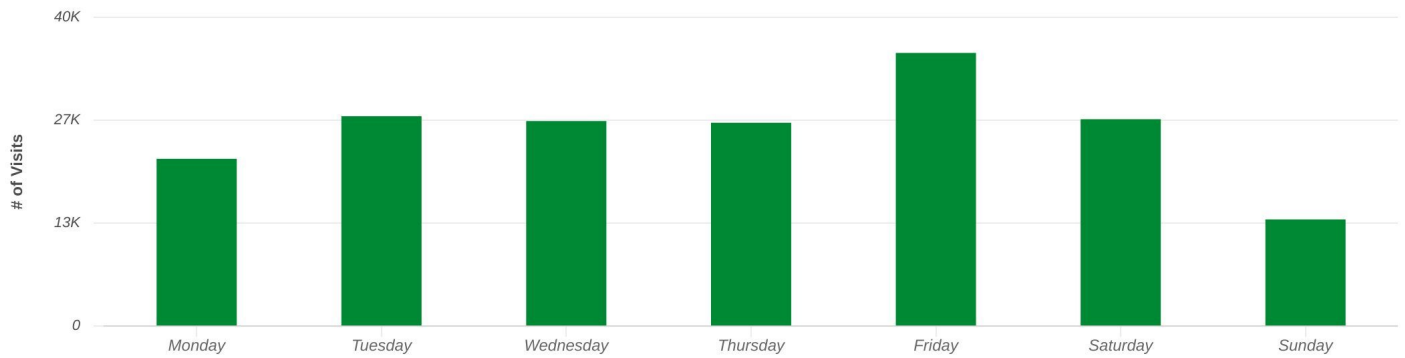

Property Overview

Mar 1, 2022 - Feb 28, 2023

Tenants Overview

Plaza Shops

747 N New Ballas Rd, Creve Coeur, MO 63141

Tenants / Category	Visits	Visits Chain Rank, State	Visits / sq ft Chain Rank, State
LabCorp | Medical Centers & Services 747 N New Ballas, Creve Coeur, MO, United States	31.2K (-6%)	2/8 (+1) 87%	N/A

All | Compared to: Mar 1st, 2021 - Feb 28th, 2022 | Mar 1st, 2022 - Feb 28th, 2023
Data provided by Placer Labs Inc. (www.placer.ai)

Daily Visits

Plaza Shops

747 N New Ballas Rd, Creve Coeur, MO 6...

Visits | Mar 1st, 2022 - Feb 28th, 2023
Data provided by Placer Labs Inc. (www.placer.ai)