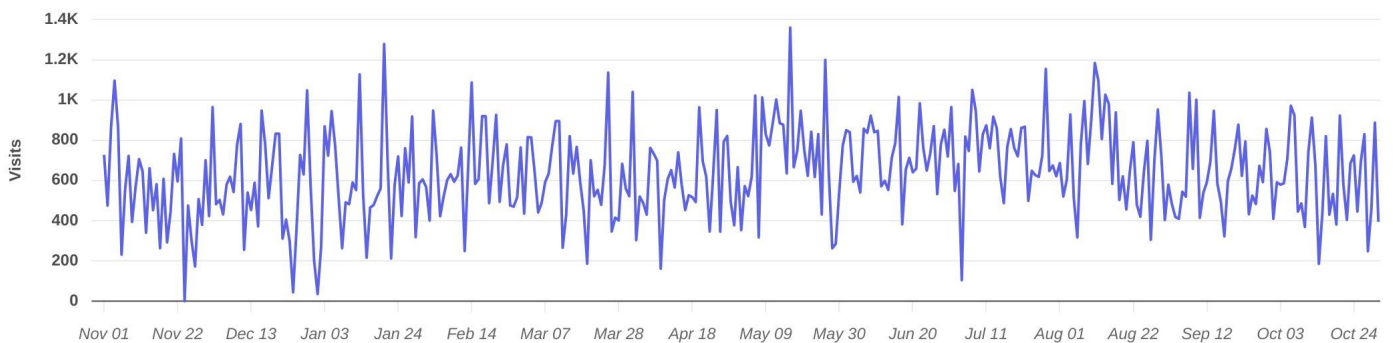

Property Overview

Nov 1, 2022 - Oct 31, 2023

Metrics

Plaza Shops

747 N New Ballas Rd, Creve Coeur, MO 631...

Visits	232.9K	Avg. Dwell Time	69 min
Visits / sq ft	N/A	Panel Visits	7.9K
Size - sq ft	N/A (GLA)	Visits YoY	+61.7%
Visitors	110.6K	Visits Yo2Y	+104.4%
Visit Frequency	2.11	Visits Yo3Y	+139.9%

Nov 1st, 2022 - Oct 31st, 2023
Data provided by Placer Labs Inc. (www.placer.ai)

Visits Trend

Plaza Shops

N New Ballas Rd, Creve Coeur, MO

Daily | Visits | Nov 1st, 2022 - Oct 31st, 2023
Data provided by Placer Labs Inc. (www.placer.ai)