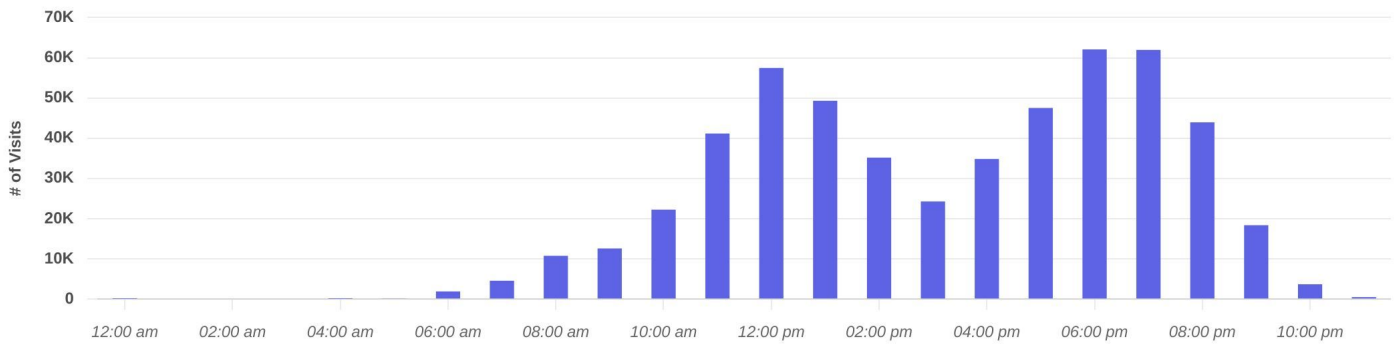

Hourly Visits

Plaza Shops

747 N New Ballas Rd, Creve Coeur, MO 6...

Visits | Nov 1st, 2022 - Oct 31st, 2023
Data provided by Placer Labs Inc. (www.placer.ai)