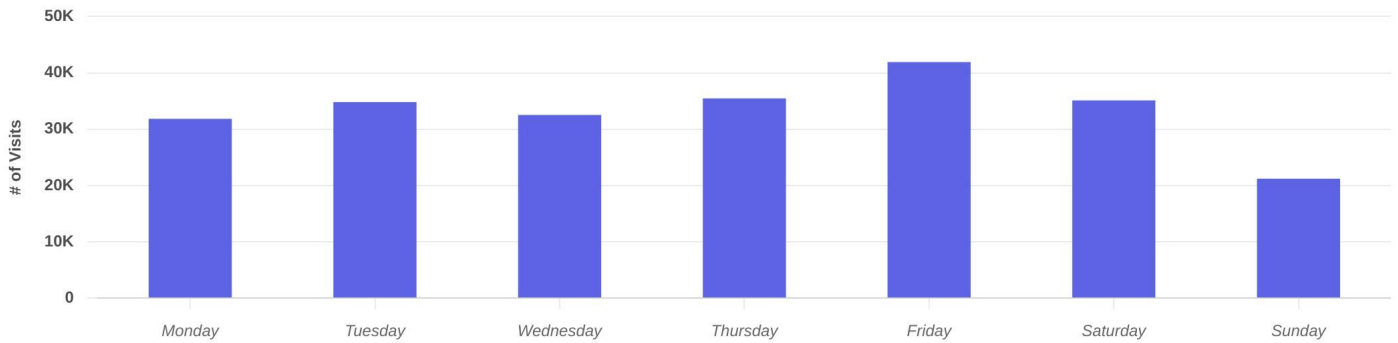

Property Overview

Nov 1, 2022 - Oct 31, 2023

Daily Visits

Plaza Shops

747 N New Ballas Rd, Creve Coeur, MO 6...

Visits | Nov 1st, 2022 - Oct 31st, 2023
Data provided by Placer Labs Inc. (www.placer.ai)