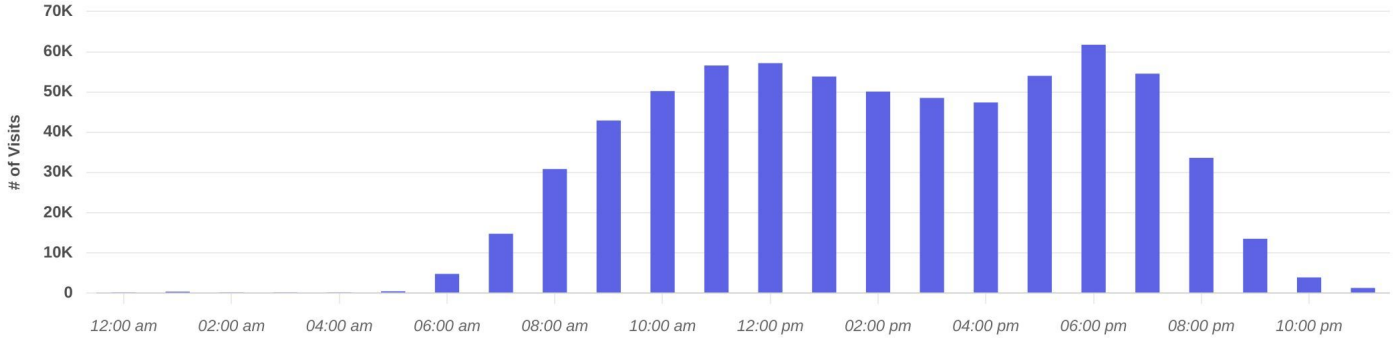

Property Overview

Nov 1, 2022 - Oct 31, 2023

Hourly Visits

Sappington Square
9590 Watson Rd, Crestwood, MO 63126

Visits | Nov 1st, 2022 - Oct 31st, 2023
Data provided by Placer Labs Inc. (www.placer.ai)