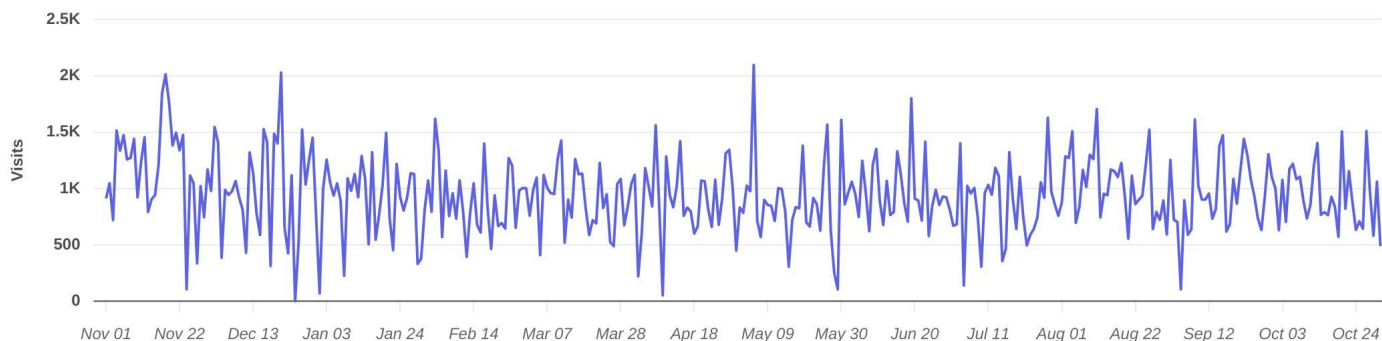

Property Overview

Nov 1, 2022 - Oct 31, 2023

Metrics

Sappington Square

9590 Watson Rd, Crestwood, MO 63126

Visits	345.7K	Avg. Dwell Time	59 min
Visits / sq ft	9.36	Panel Visits	11.3K
Size - sq ft	37K (GLA)	Visits YoY	-10%
Visitors	118.9K	Visits Yo2Y	+2.9%
Visit Frequency	2.91	Visits Yo3Y	+14.9%

Nov 1st, 2022 - Oct 31st, 2023
Data provided by Placer Labs Inc. (www.placer.ai)

Visits Trend

Sappington Square

Watson Rd, Crestwood, MO

Daily | Visits | Nov 1st, 2022 - Oct 31st, 2023
Data provided by Placer Labs Inc. (www.placer.ai)

Property Overview

Nov 1, 2022 - Oct 31, 2023

Tenants Overview

Sappington Square

9590 Watson Rd, Crestwood, MO 63126

Tenants / Category	Visits	Visits Chain Rank, State	Visits / sq ft Chain Rank, State
 Starbucks Breakfast, Coffee, Bakeries & Dessert Shops 9590 Watson Rd, Crestwood, 63126, MO	99.5K (-15%)	49/94 (-12) 48%	37/94 (-13) 61%
 Great Clips Beauty & Spa 9560 Watson Rd, Crestwood, 63126, MO	44.8K (-6%)	17/90 82%	40/90 (-2) 56%
 FedEx Office Print & Ship Center Shipping & Storage 9580 Watson Rd, St Louis, 63126, MO	39.8K (+15%)	11/51 (+4) 80%	25/51 (+6) 52%