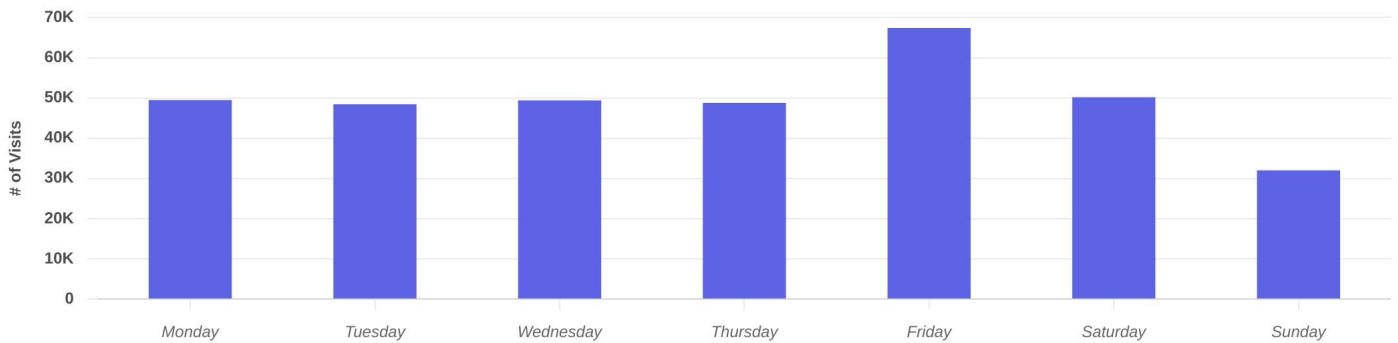

Nov 1st, 2022 - Oct 31st, 2023
Data provided by Placer Labs Inc. (www.placer.ai)

Visits Trend

Sappington Square

Watson Rd, Crestwood, MO

Daily | Visits | Nov 1st, 2022 - Oct 31st, 2023
Data provided by Placer Labs Inc. (www.placer.ai)

Property Overview

Nov 1, 2022 - Oct 31, 2023

Tenants Overview

Sappington Square

9590 Watson Rd, Crestwood, MO 63126

Tenants / Category	Visits	Visits Chain Rank, State	Visits / sq ft Chain Rank, State
 Starbucks Breakfast, Coffee, Bakeries & Dessert Shops 9590 Watson Rd, Crestwood, 63126, MO	99.5K (-15%)	49/94 (-12) 48%	37/94 (-13) 61%
 Great Clips Beauty & Spa 9560 Watson Rd, Crestwood, 63126, MO	44.8K (-6%)	17/90 82%	40/90 (-2) 56%
 FedEx Office Print & Ship Center Shipping & Storage 9580 Watson Rd, St Louis, 63126, MO	39.8K (+15%)	11/51 (+4) 80%	25/51 (+6) 52%

All | Compared to: Nov 1st, 2021 - Oct 31st, 2022 | Nov 1st, 2022 - Oct 31st, 2023
 Data provided by Placer Labs Inc. (www.placer.ai)

Daily Visits

Sappington Square

9590 Watson Rd, Crestwood, MO 63126

Visits | Nov 1st, 2022 - Oct 31st, 2023
 Data provided by Placer Labs Inc. (www.placer.ai)