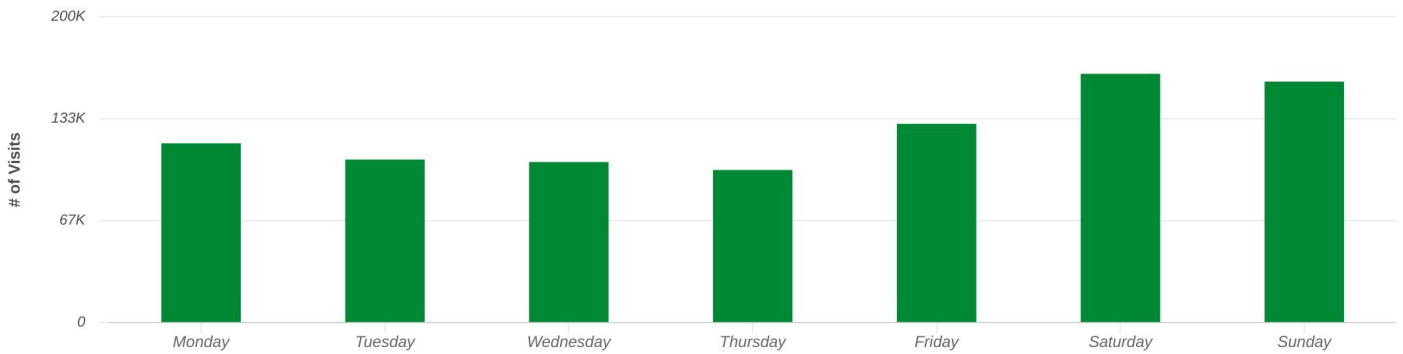

## Ranking Overview

**Schnucks**  
1181 Gannon Plaza, Festus, MO 63028

\* Coverage levels should be considered when comparing Ranking results. [Learn more](#)

Chain: Schnucks | Visits | Feb 1st, 2022 - Jan 31st, 2023  
Data provided by Placer Labs Inc. ([www.placer.ai](http://www.placer.ai))

## Daily Visits

**Schnucks**  
1181 Gannon Plaza, Festus, MO 63028

Visits | Feb 1st, 2022 - Jan 31st, 2023  
Data provided by Placer Labs Inc. ([www.placer.ai](http://www.placer.ai))