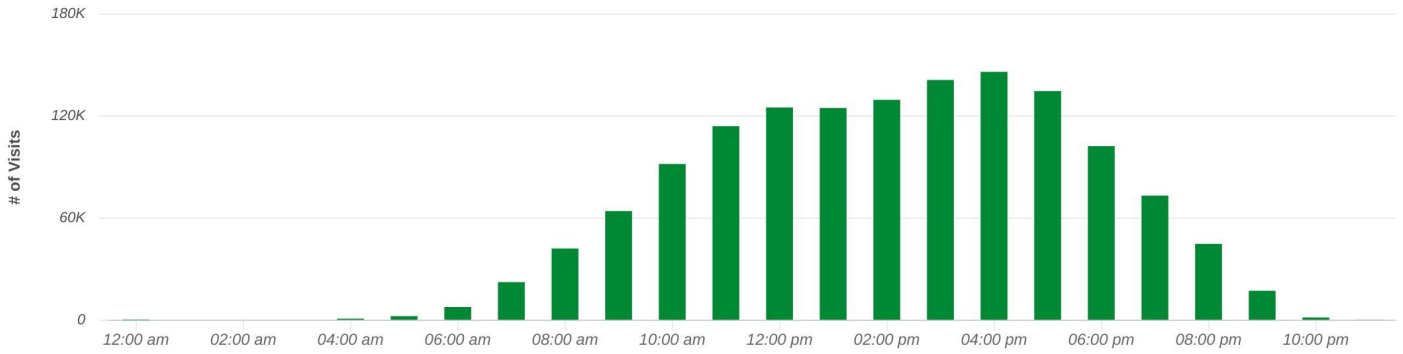

Property Overview

Feb 1, 2022 - Jan 31, 2023

Hourly Visits

Schnucks
1181 Gannon Plaza, Festus, MO 63028

Visits | Feb 1st, 2022 - Jan 31st, 2023
Data provided by Placer Labs Inc. (www.placer.ai)