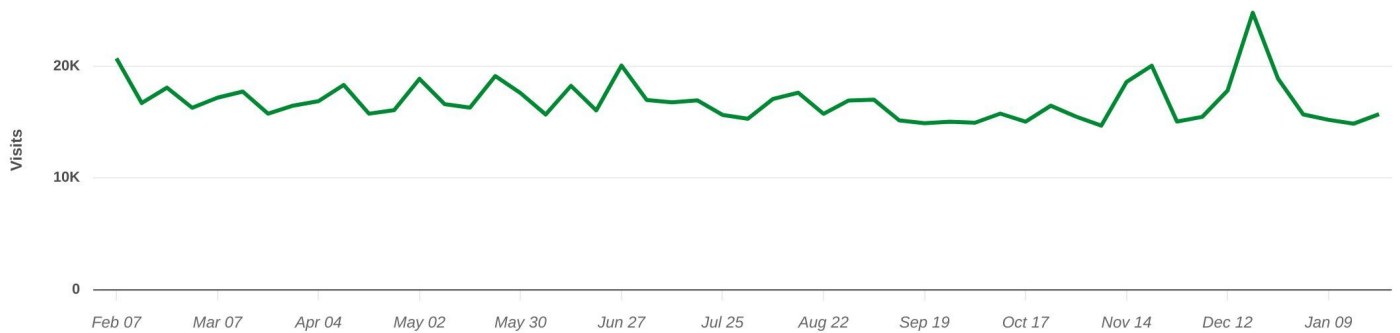

Property Overview

Feb 1, 2022 - Jan 31, 2023

Metrics

Schnucks

1181 Gannon Plaza, Festus, MO 63028

Visits	879.4K	Avg. Dwell Time	33 min
Visits / sq ft	16.19	Panel Visits	43.2K
Size - sq ft	54.3K	Visits YoY	-4.4%
Visitors	148K	Visits Yo2Y	-5.3%
Visit Frequency	5.94	Visits Yo3Y	+8%

Feb 1st, 2022 - Jan 31st, 2023

Data provided by Placer Labs Inc. (www.placer.ai)

Visits Trend

Schnucks

Gannon Plaza, Festus, MO

Weekly | Visits | Feb 1st, 2022 - Jan 31st, 2023

Data provided by Placer Labs Inc. (www.placer.ai)