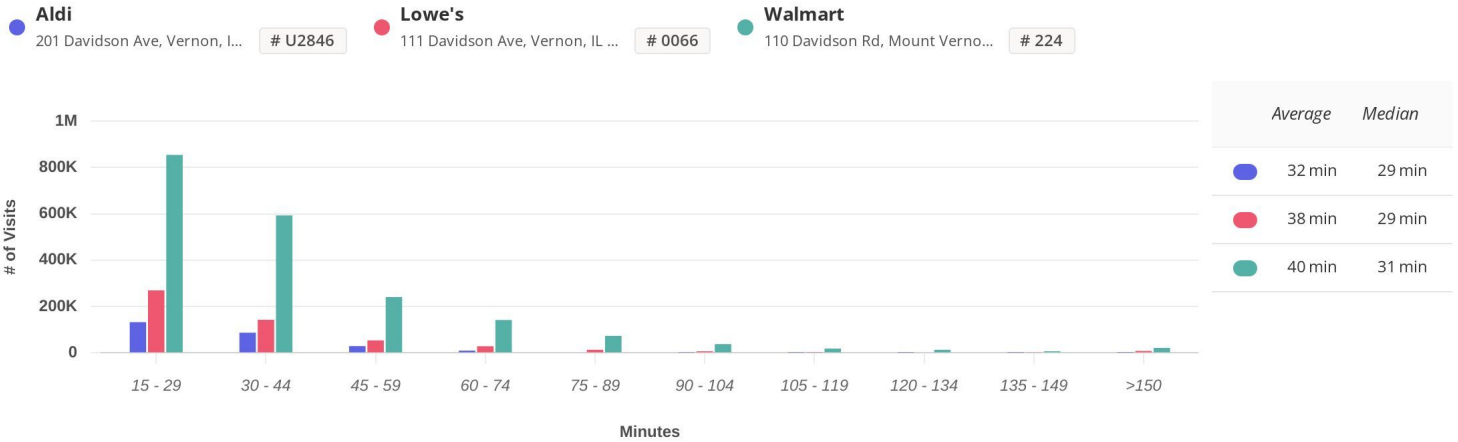

Hourly Visits

Visits | Jul 1st, 2022 - Jun 30th, 2023
Data provided by Placer Labs Inc. (www.placer.ai)

Property Overview

Jul 1, 2022 - Jun 30, 2023

Length of Stay

Visits | Jul 1st, 2022 - Jun 30th, 2023
Data provided by Placer Labs Inc. (www.placer.ai)

Visitor Journey - Routes

To protect individual privacy, the beginning points shown for each route are approximations and do not represent actual home locations.

Journey Direction: To Property | Jul 1st, 2022 - Jun 30th, 2023
Data provided by Placer Labs Inc. (www.placer.ai)