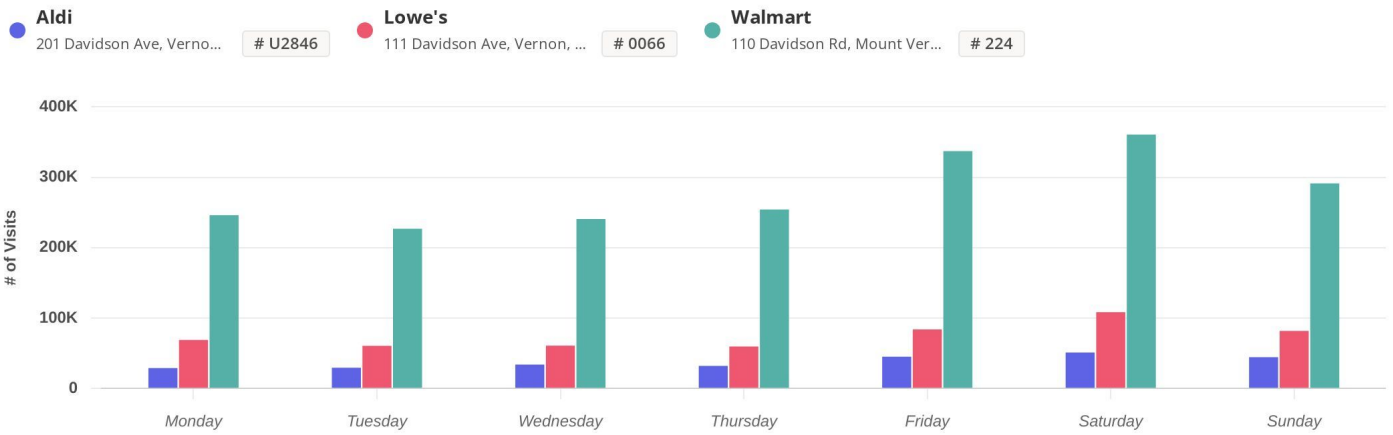

Property Overview

Jul 1, 2022 - Jun 30, 2023

Metrics

Metric Name	 Aldi Davidson Ave, Vernon, IL	 Lowe's Davidson Ave, Vernon, IL	 Walmart Davidson Rd, Mount Vernon, IL
Visits	264.9K	523.5K	2M
Visits / sq ft	10.57	4.08	10.65
Size - sq ft	25.1K	128.2K	183.7K
Visitors	61.9K	138.6K	234.6K
Visit Frequency	4.28	3.78	8.34
Avg. Dwell Time	32 min	38 min	40 min
Panel Visits	16.7K	26K	107.7K
Visits YoY	+8.2%	-8.6%	+1.7%
Visits Yo2Y	+15%	-20.8%	+6.5%
Visits Yo3Y	+4.4%	-18.7%	+0.3%

Ranking Overview

Ranked Within: Chain | Visits | Jul 1st, 2022 - Jun 30th, 2023
 Data provided by Placer Labs Inc. (www.placer.ai)

Property Overview

Jul 1, 2022 - Jun 30, 2023

Daily Visits

Visits | Jul 1st, 2022 - Jun 30th, 2023
Data provided by Placer Labs Inc. (www.placer.ai)

Hourly Visits

Visits | Jul 1st, 2022 - Jun 30th, 2023
Data provided by Placer Labs Inc. (www.placer.ai)

Property Overview

Jul 1, 2022 - Jun 30, 2023

Length of Stay

Visits | Jul 1st, 2022 - Jun 30th, 2023
Data provided by Placer Labs Inc. (www.placer.ai)

Visitor Journey - Routes

To protect individual privacy, the beginning points shown for each route are approximations and do not represent actual home locations.

Journey Direction: To Property | Jul 1st, 2022 - Jun 30th, 2023
Data provided by Placer Labs Inc. (www.placer.ai)