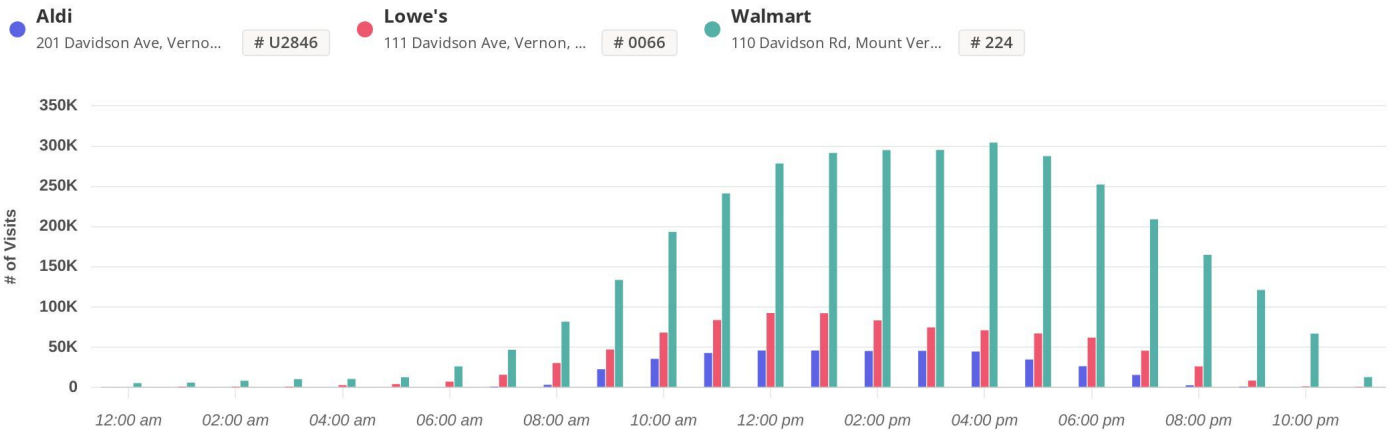

Ranking Overview

Ranked Within: Chain | Visits | Jul 1st, 2022 - Jun 30th, 2023
 Data provided by Placer Labs Inc. (www.placer.ai)

Property Overview

Jul 1, 2022 - Jun 30, 2023

Daily Visits

Visits | Jul 1st, 2022 - Jun 30th, 2023
Data provided by Placer Labs Inc. (www.placer.ai)

Hourly Visits

Visits | Jul 1st, 2022 - Jun 30th, 2023
Data provided by Placer Labs Inc. (www.placer.ai)

Property Overview

Jul 1, 2022 - Jun 30, 2023

Length of Stay

Visits | Jul 1st, 2022 - Jun 30th, 2023
Data provided by Placer Labs Inc. (www.placer.ai)

Visitor Journey - Routes

To protect individual privacy, the beginning points shown for each route are approximations and do not represent actual home locations.

Journey Direction: To Property | Jul 1st, 2022 - Jun 30th, 2023
Data provided by Placer Labs Inc. (www.placer.ai)