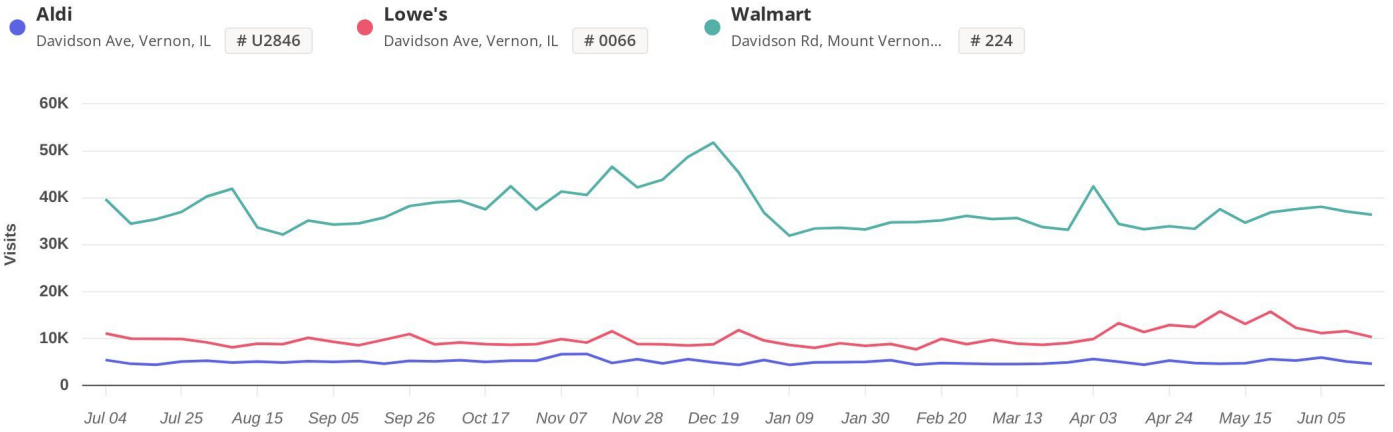

Property Overview

Jul 1, 2022 - Jun 30, 2023

Metrics

Metric Name	 Aldi Davidson Ave, Vernon, IL	 Lowe's Davidson Ave, Vernon, IL	 Walmart Davidson Rd, Mount Vernon, IL
Visits	264.9K	523.5K	2M
Visits / sq ft	10.57	4.08	10.65
Size - sq ft	25.1K	128.2K	183.7K
Visitors	61.9K	138.6K	234.6K
Visit Frequency	4.28	3.78	8.34
Avg. Dwell Time	32 min	38 min	40 min
Panel Visits	16.7K	26K	107.7K
Visits YoY	+8.2%	-8.6%	+1.7%
Visits Yo2Y	+15%	-20.8%	+6.5%
Visits Yo3Y	+4.4%	-18.7%	+0.3%

Jul 1st, 2022 - Jun 30th, 2023

Data provided by Placer Labs Inc. (www.placer.ai)

Property Overview

Jul 1, 2022 - Jun 30, 2023

Visits Trend

Weekly | Visits | Jul 1st, 2022 - Jun 30th, 2023
 Data provided by Placer Labs Inc. (www.placer.ai)

Ranking Overview

Ranked Within: Chain | Visits | Jul 1st, 2022 - Jun 30th, 2023
 Data provided by Placer Labs Inc. (www.placer.ai)

Property Overview

Jul 1, 2022 - Jun 30, 2023

Daily Visits

Visits | Jul 1st, 2022 - Jun 30th, 2023
Data provided by Placer Labs Inc. (www.placer.ai)