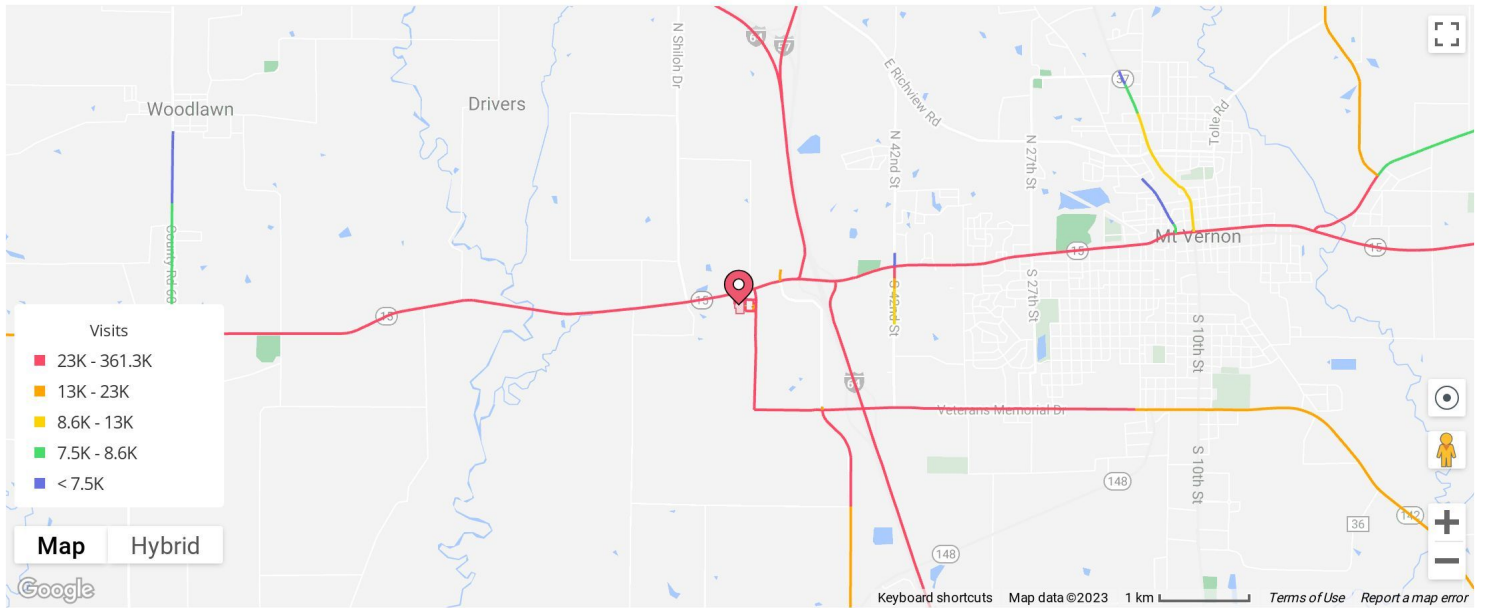

Visitor Journey - Routes

To protect individual privacy, the beginning points shown for each route are approximations and do not represent actual home locations.

Journey Direction: To Property | Jul 1st, 2022 - Jun 30th, 2023
Data provided by Placer Labs Inc. (www.placer.ai)

Property Overview

Jul 1, 2022 - Jun 30, 2023

Visitor Journey - Routes

To protect individual privacy, the beginning points shown for each route are approximations and do not represent actual home locations.

Journey Direction: To Property | Jul 1st, 2022 - Jun 30th, 2023
Data provided by Placer Labs Inc. (www.placer.ai)

Visitor Journey - Routes

To protect individual privacy, the beginning points shown for each route are approximations and do not represent actual home locations.