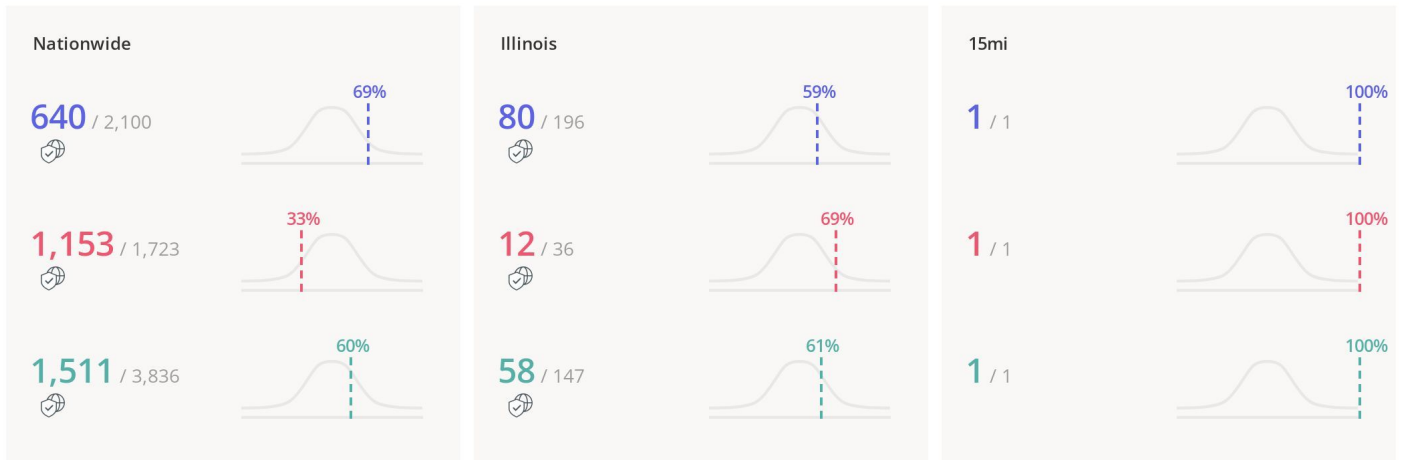

Property Overview

Jul 1, 2022 - Jun 30, 2023

Metrics

Metric Name	 Aldi Davidson Ave, Vernon, IL	 Lowe's Davidson Ave, Vernon, IL	 Walmart Davidson Rd, Mount Vernon, IL
Visits	264.9K	523.5K	2M
Visits / sq ft	10.57	4.08	10.65
Size - sq ft	25.1K	128.2K	183.7K
Visitors	61.9K	138.6K	234.6K
Visit Frequency	4.28	3.78	8.34
Avg. Dwell Time	32 min	38 min	40 min
Panel Visits	16.7K	26K	107.7K
Visits YoY	+8.2%	-8.6%	+1.7%
Visits Yo2Y	+15%	-20.8%	+6.5%
Visits Yo3Y	+4.4%	-18.7%	+0.3%

Jul 1st, 2022 - Jun 30th, 2023

Data provided by Placer Labs Inc. (www.placer.ai)

Property Overview

Jul 1, 2022 - Jun 30, 2023

Visits Trend

Weekly | Visits | Jul 1st, 2022 - Jun 30th, 2023
 Data provided by Placer Labs Inc. (www.placer.ai)

Ranking Overview

Ranked Within: Chain | Visits | Jul 1st, 2022 - Jun 30th, 2023
 Data provided by Placer Labs Inc. (www.placer.ai)

Property Overview

Jul 1, 2022 - Jun 30, 2023

Daily Visits

Visits | Jul 1st, 2022 - Jun 30th, 2023
Data provided by Placer Labs Inc. (www.placer.ai)