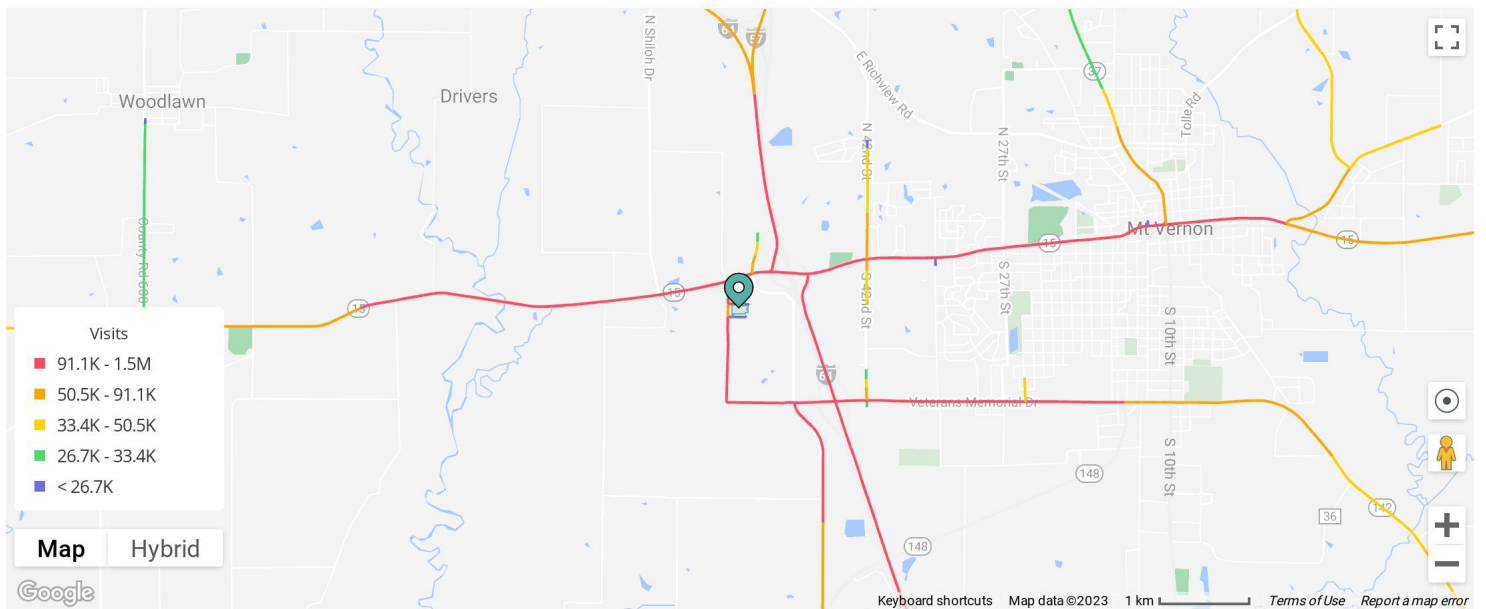

Visitor Journey - Routes

To protect individual privacy, the beginning points shown for each route are approximations and do not represent actual home locations.

Journey Direction: To Property | Jul 1st, 2022 - Jun 30th, 2023
Data provided by Placer Labs Inc. (www.placer.ai)

Property Overview

Jul 1, 2022 - Jun 30, 2023

Visitor Journey - Routes

To protect individual privacy, the beginning points shown for each route are approximations and do not represent actual home locations.

Journey Direction: To Property | Jul 1st, 2022 - Jun 30th, 2023
Data provided by Placer Labs Inc. (www.placer.ai)

Visitor Journey - Routes

To protect individual privacy, the beginning points shown for each route are approximations and do not represent actual home locations.

Journey Direction: To Property | Jul 1st, 2022 - Jun 30th, 2023
Data provided by Placer Labs Inc. (www.placer.ai)