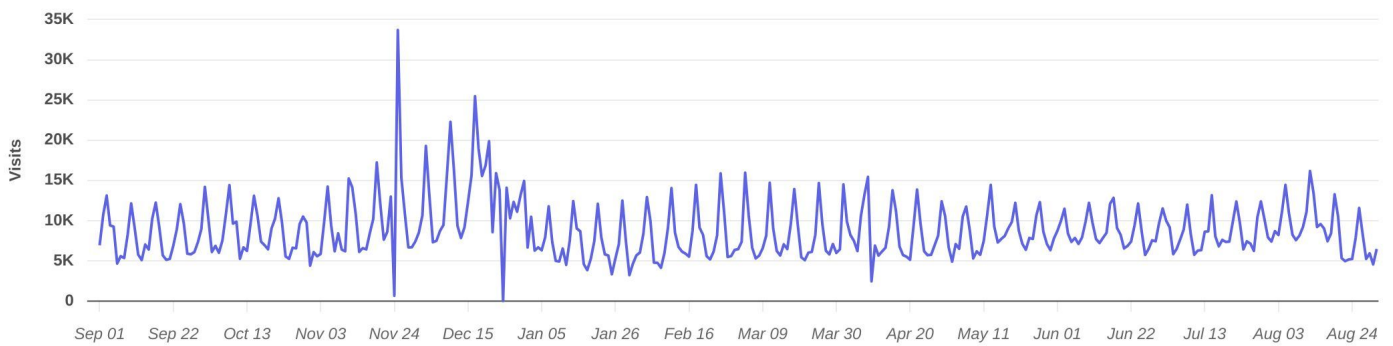

Property Overview

Sep 1, 2022 - Aug 31, 2023

Metrics

Lincoln Place

6165 N Illinois St, Fairview Heights, IL 62208

Visits	3.2M	Avg. Dwell Time	49 min
Visits / sq ft	11.83	Panel Visits	136.7K
Size - sq ft	271.9K (GLA)	Visits YoY	-0.8%
Visitors	774.8K	Visits Yo2Y	-1.9%
Visit Frequency	4.15	Visits Yo3Y	+6.2%

Sep 1st, 2022 - Aug 31st, 2023
Data provided by Placer Labs Inc. (www.placer.ai)

Visits Trend

Lincoln Place

N Illinois St, Fairview Heights, IL

Daily | Visits | Sep 1st, 2022 - Aug 31st, 2023
Data provided by Placer Labs Inc. (www.placer.ai)