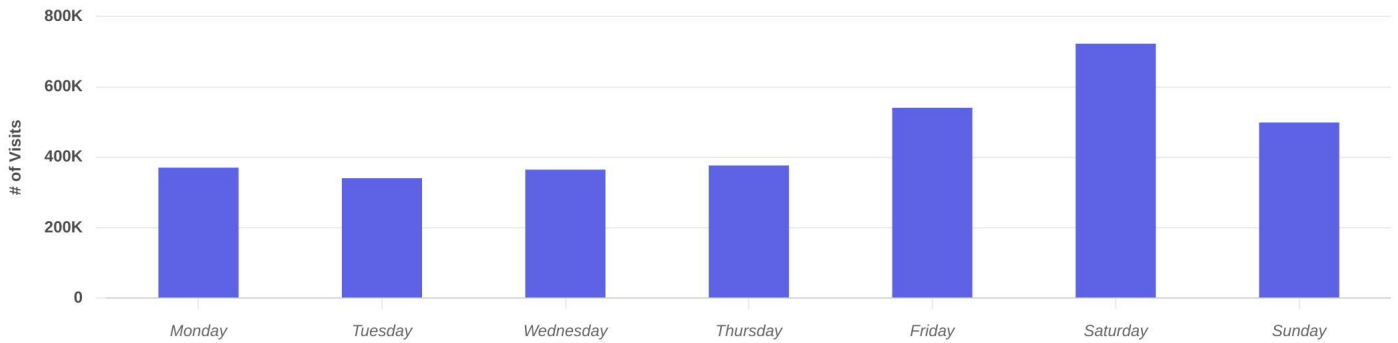

Property Overview

Sep 1, 2022 - Aug 31, 2023

Metrics

Lincoln Place

6165 N Illinois St, Fairview Heights, IL 62208

Visits	3.2M	Avg. Dwell Time	49 min
Visits / sq ft	11.83	Panel Visits	136.7K
Size - sq ft	271.9K (GLA)	Visits YoY	-0.8%
Visitors	774.8K	Visits Yo2Y	-1.9%
Visit Frequency	4.15	Visits Yo3Y	+6.2%

Sep 1st, 2022 - Aug 31st, 2023
Data provided by Placer Labs Inc. (www.placer.ai)

Visits Trend

Lincoln Place

N Illinois St, Fairview Heights, IL

Daily | Visits | Sep 1st, 2022 - Aug 31st, 2023
Data provided by Placer Labs Inc. (www.placer.ai)

Property Overview

Sep 1, 2022 - Aug 31, 2023

Daily Visits

Lincoln Place

6165 N Illinois St, Fairview Heights, IL 62...

Visits | Sep 1st, 2022 - Aug 31st, 2023
Data provided by Placer Labs Inc. (www.placer.ai)