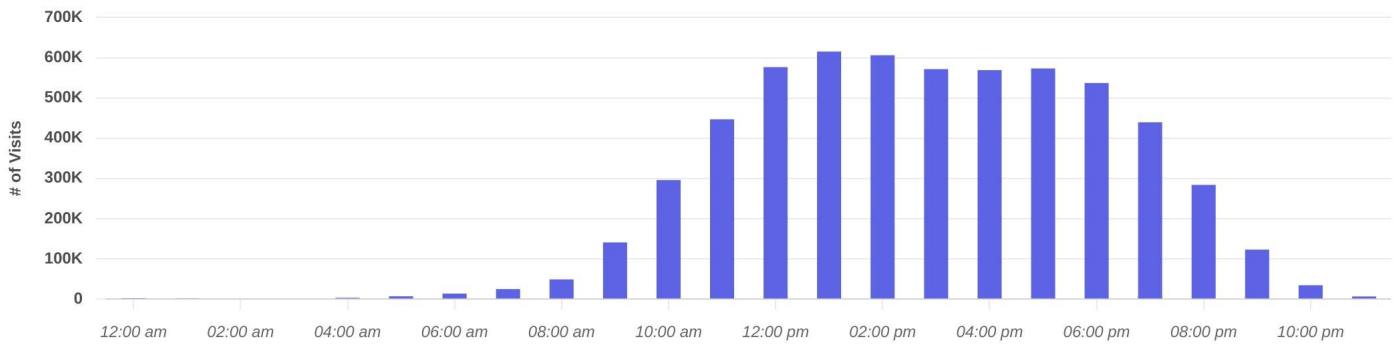

Sep 1st, 2022 - Aug 31st, 2023
Data provided by Placer Labs Inc. (www.placer.ai)

Visits Trend

Lincoln Place

N Illinois St, Fairview Heights, IL

Daily | Visits | Sep 1st, 2022 - Aug 31st, 2023
Data provided by Placer Labs Inc. (www.placer.ai)

Property Overview

Sep 1, 2022 - Aug 31, 2023

Daily Visits

Lincoln Place

6165 N Illinois St, Fairview Heights, IL 62...

Visits | Sep 1st, 2022 - Aug 31st, 2023
Data provided by Placer Labs Inc. (www.placer.ai)

Hourly Visits

Lincoln Place

6165 N Illinois St, Fairview Heights, IL 62...

Visits | Sep 1st, 2022 - Aug 31st, 2023
Data provided by Placer Labs Inc. (www.placer.ai)

Property Overview

Sep 1, 2022 - Aug 31, 2023

Visitor Journey - Routes

To protect individual privacy, the beginning points shown for each route are approximations and do not represent actual home locations.

Journey Direction: To Property | Sep 1st, 2022 - Aug 31st, 2023
Data provided by Placer Labs Inc. (www.placer.ai)